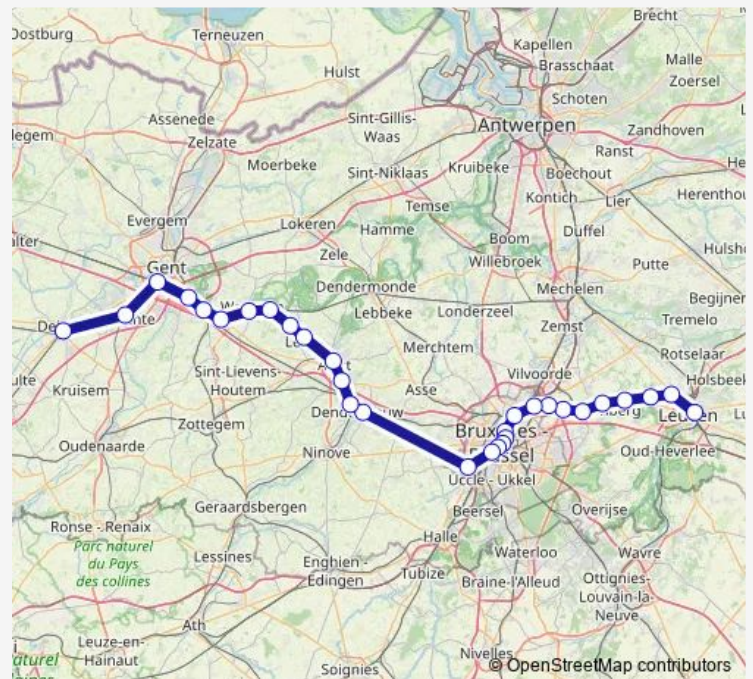

Inter Regional Rail Service IC Louvain - Deinze

[Go to website](#)

Direction

Louvain — Deinze

30 stops

[Open route schedule](#)

Louvain

Herent

Erembodegem

Alost

Lede

Route schedule

Louvain — Deinze

Monday —

Tuesday —

Wednesday —

Thursday —

Friday —

Saturday 06:19

Sunday 06:19

Route info

Direction: Louvain

Stops: 30

Trip Duration: 1 hour 49 min

■ IC — Louvain - Deinze

Serskamp

Schellebelle

Wetteren

Kwatrecht

Melle

Merelbeke

Gand-Saint-Pierre