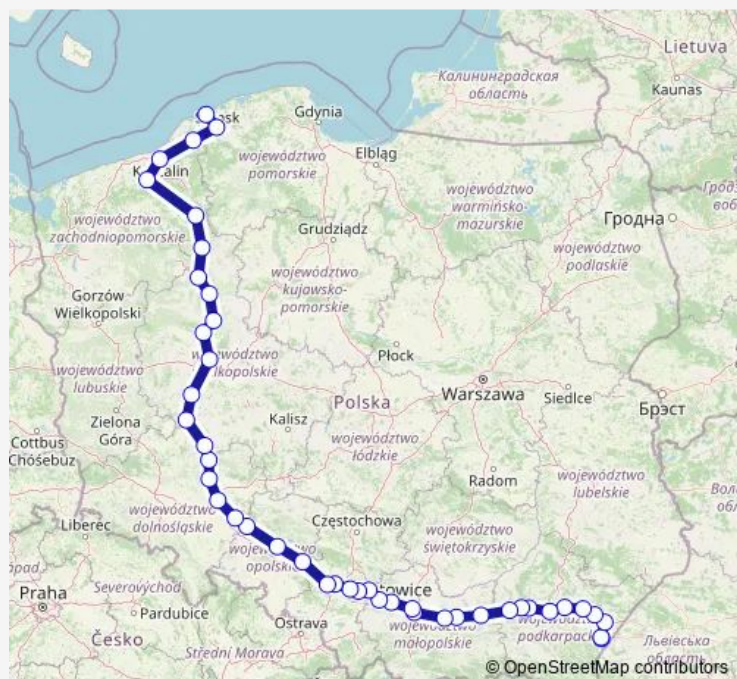

### Route info

Direction: Bohumín

Stops: 6

Trip Duration: 1 hour 37 min