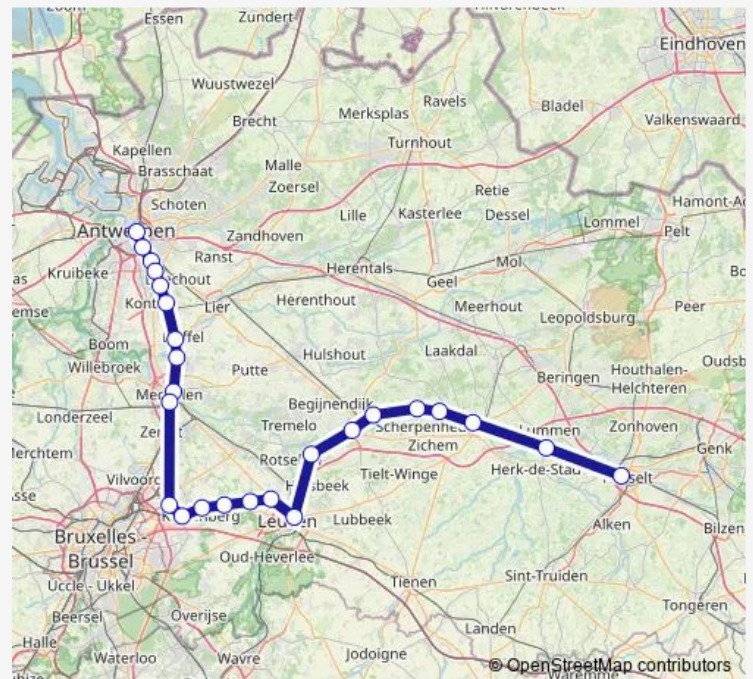

Thursday 06:16-23:16

Friday 06:16-23:16

Saturday 05:19-23:16

Sunday 05:19-23:18

Route info

Direction: Anvers-Central

Stops: 32

Trip Duration: 2 hour 14 min

■ IC — Anvers-Central - Hasselt

Veltem

Herent

Louvain

Wezemaal

Aarschot

Langdorp

Testelt

Zichem

Diest

Schulen

Hasselt

Direction

Hasselt — Anvers-Central

32 stops

[Open route schedule](#)