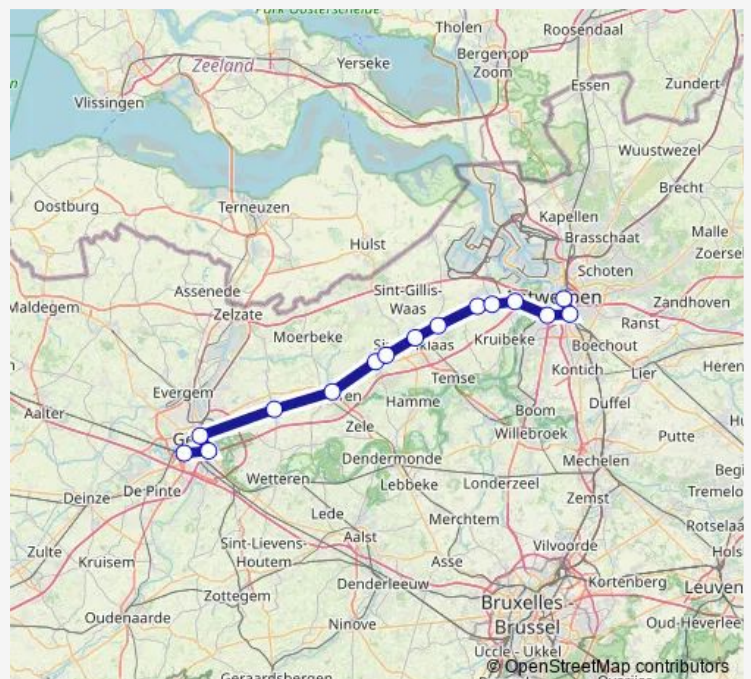

06:53-22:53

Sunday

06:53-22:53

Route info

Direction: Gand-Saint-Pierre

Stops: 25

Trip Duration: 1 hour 4 min

■ IC — Anvers-Central - Gand-Saint-Pierre

Mortsel-Oude God

Mortsel

Anvers-Berchem

Anvers-Central

Direction

Gand-Saint-Pierre — Anvers-Central

15 stops

[Open route schedule](#)