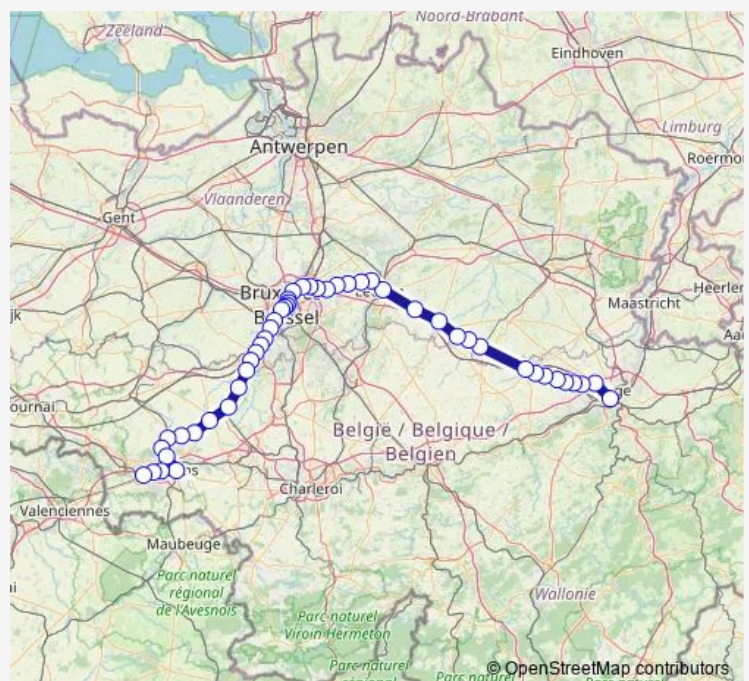

### Route schedule

Liège-Guillemins — Saint-Ghislain

Monday	18:56-20:56
Tuesday	18:56-20:56
Wednesday	18:56-20:56
Thursday	18:56-20:56
Friday	18:56-20:56
Saturday	—
Sunday	—

### Route info

Direction: Liège-Guillemins

Stops: 48

Trip Duration: 2 hour 34 min

■ IC — Liège-Guillemins - Saint-Ghislain

Diegem

Haren-Sud

Schaerbeek