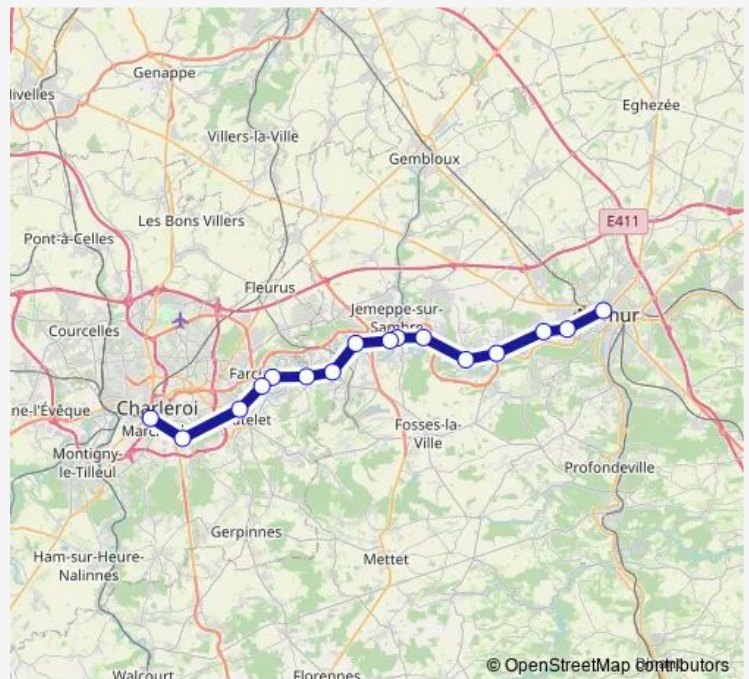

Inter Regional Rail Service IC Namur - Charleroi-Central

[Go to website](#)

Direction

Namur — Charleroi-Central

16 stops

[Open route schedule](#)

- Namur
- Ronet
- Flawinne
- Floreffe
- Franière
- Moustier
- Ham-sur-Sambre
- Jemeppe-sur-Sambre
- Auvelais
- Tamines
- Aiseau
- Farciennes
- Le Campinaire
- Châtelet
- Couillet
- Charleroi-Central

Route schedule

Namur — Charleroi-Central

Monday	10:38-22:38
Tuesday	22:38
Wednesday	22:38
Thursday	22:38
Friday	22:38
Saturday	—
Sunday	—

Route info

Direction: Namur

Stops: 16

Trip Duration: 0 hour 40 min

■ IC — Namur - Charleroi-Central

Direction

Charleroi-Central — Namur

16 stops

[Open route schedule](#)

Charleroi-Central

Couillet

Châtelet

Le Campinaire