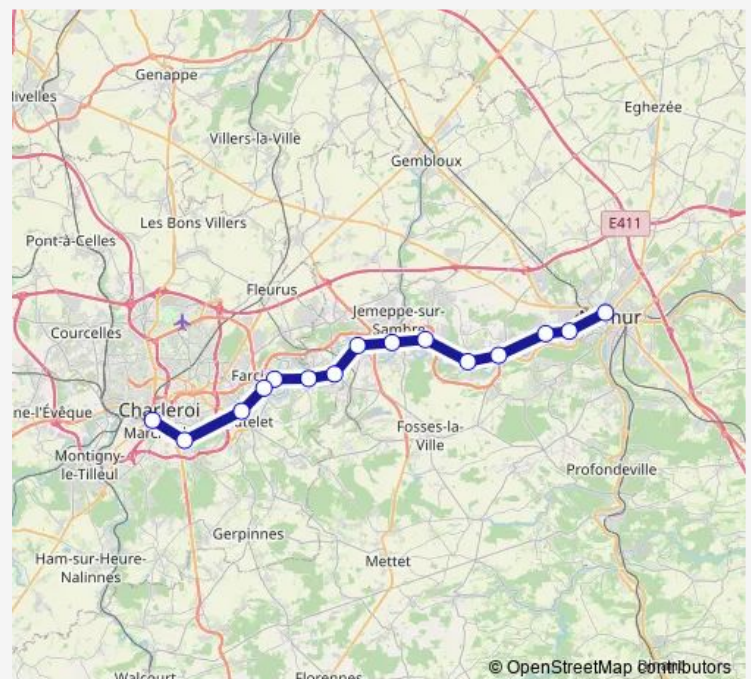

Inter Regional Rail Service Ic Namur - Charleroi-Central

[Go to website](#)

Direction

Namur — Charleroi-Central

15 stops

[Open route schedule](#)

- Namur
- Ronet
- Flawinne
- Floreffe
- Franière
- Moustier
- Jemeppe-sur-Sambre
- Auvelais
- Tamines
- Aiseau
- Farciennes
- Le Campinaire
- Châtelet
- Couillet
- Charleroi-Central

Route schedule

Namur — Charleroi-Central

Monday	22:38
Tuesday	22:38
Wednesday	22:38
Thursday	22:38
Friday	22:38
Saturday	—
Sunday	—

Route info

Direction: Namur

Stops: 15

Trip Duration: 0 hour 33 min

Ic — Namur - Charleroi-Central

Direction

Charleroi-Central — Namur

15 stops

[Open route schedule](#)

Charleroi-Central

Couillet

Châtelet

Le Campinaire