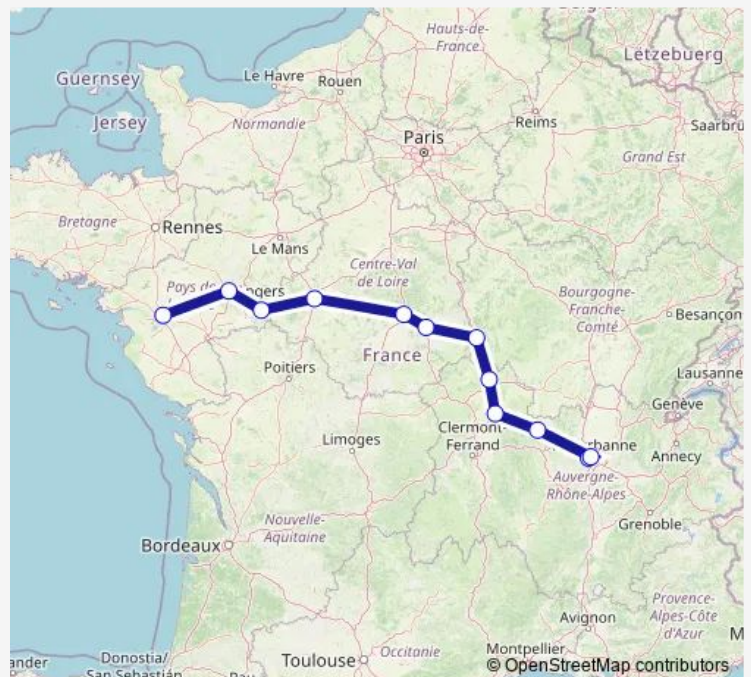

Rail IC 121a

[Go to website](#)

Direction

Nantes — Lyon Perrache

12 stops

[Open route schedule](#)

Nantes

Angers-St-Laud

Lyon Part Dieu

Lyon Perrache

Route schedule

Nantes — Lyon Perrache

Monday 06:26

Tuesday 06:26

Wednesday 06:26

Thursday 06:26

Friday 06:26

Saturday 06:26

Sunday 06:26

Route info

Direction: Nantes

Stops: 12

Trip Duration: 6 hour 50 min

 IC — 121a

Direction

Nantes — Lyon Perrache

12 stops

[Open route schedule](#)

Nantes

Angers-St-Laud

Saumur-Rive-Droite

St-Pierre-des-Corps