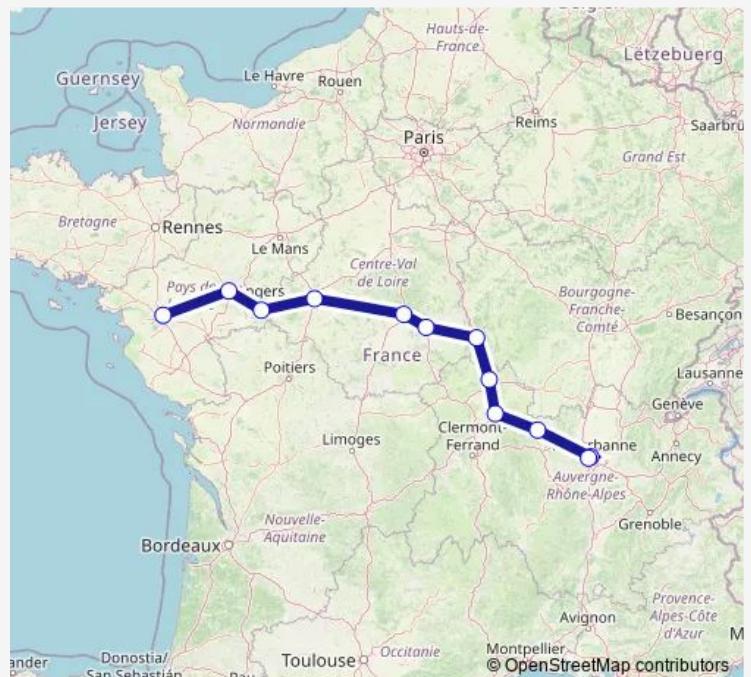

Direction

Nantes — Lyon Perrache

12 stops

[Open route schedule](#)

Nantes

Angers-St-Laud

Saumur-Rive-Droite

St-Pierre-des-Corps

Route schedule

Nantes — Lyon Perrache

Monday 06:26

Tuesday 06:26

Wednesday 06:26

Thursday 06:26

Friday 06:26

Saturday 06:26

Sunday 06:26

Route info

Direction: Nantes

Stops: 12

Trip Duration: 6 hour 50 min

Direction

Nantes — Lyon Perrache

12 stops

[Open route schedule](#)

Nantes

Angers-St-Laud

Saumur-Rive-Droite

St-Pierre-des-Corps

Vierzon

Bourges

Nevers