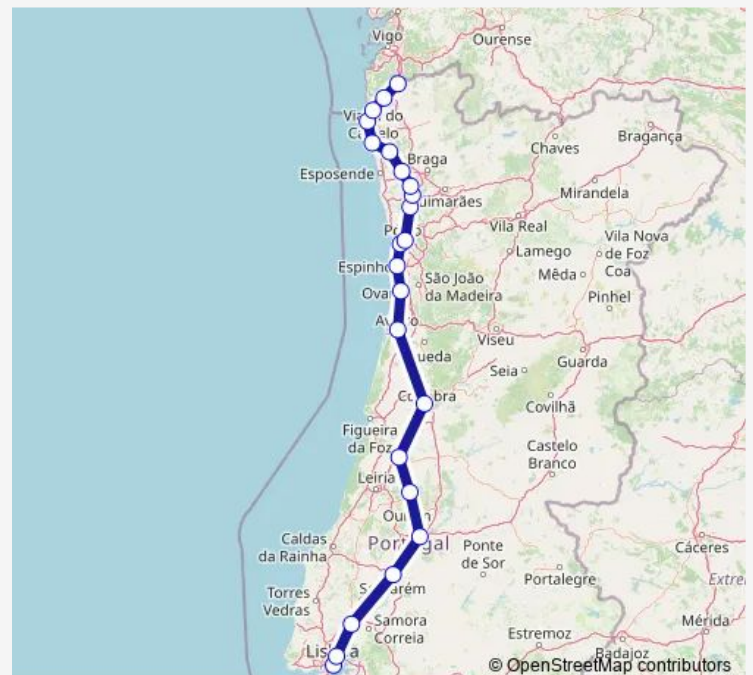

### Route schedule

Lisboa Santa Apolonia — Valenca

Monday	17:30
Tuesday	17:30
Wednesday	17:30
Thursday	17:30
Friday	17:30
Saturday	—
Sunday	17:30

### Route info

Direction: Lisboa Santa Apolonia

Stops: 23

Trip Duration: 5 hour 10 min

IC

Vila Nova de Cerveira

Valenca

## Direction

Valenca — Lisboa Santa Apolonia

23 stops

[Open route schedule](#)

Valenca

Vila Nova de Cerveira

Caminha

Ancora-Praia