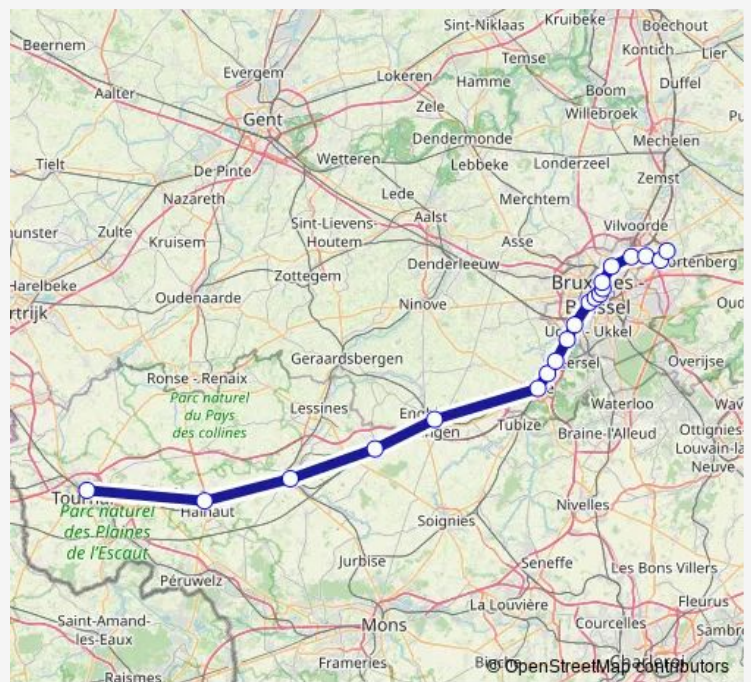

Ruisbroek

Lot

Buizingen

Hal

Lembeek

Tubize

Hennuyères

Braine-le-Comte

Soignies

Neufvilles

Route schedule

Brussels Airport-Zaventem — Tournai

Monday	21:42-21:45
Tuesday	21:42-21:45
Wednesday	21:42-21:45
Thursday	21:42-21:45
Friday	21:42-21:45
Saturday	—
Sunday	—

Route info

Direction: Brussels Airport-Zaventem

Stops: 30

Trip Duration: 1 hour 36 min

Ic — Brussels Airport-Zaventem - Tournai

Masnuy-Saint-Pierre

Lens

Cambron-Casteau

Brugelette

Mévergnies-Attre