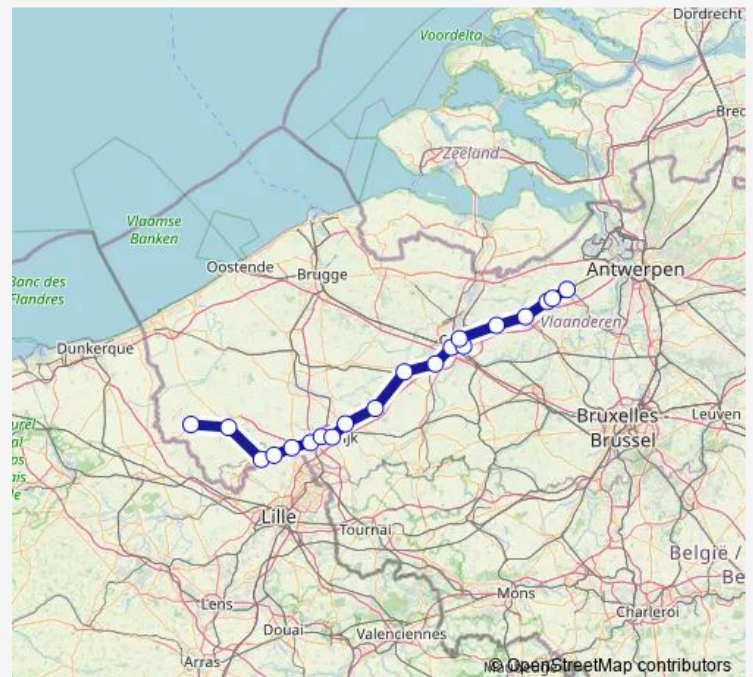

Waregem

Harelbeke

Courtrai

Bissegem

Wevelgem

Menin

Wervik

Comines

Ypres

Poperinge

Route schedule

Saint-Nicolas — Poperinge

Monday	—
Tuesday	—
Wednesday	—
Thursday	—
Friday	—
Saturday	06:00-22:00
Sunday	06:00-22:00

Route info

Direction: Saint-Nicolas

Stops: 20

Trip Duration: 1 hour 53 min

■ IC — Saint-Nicolas - Poperinge

BusMaps

Direction

Poperinge — Saint-Nicolas

20 stops

[Open route schedule](#)

Poperinge

Ypres

Comines

Wervik

Menin

Wevelgem

Bissegem

Courtrai

Harelbeke