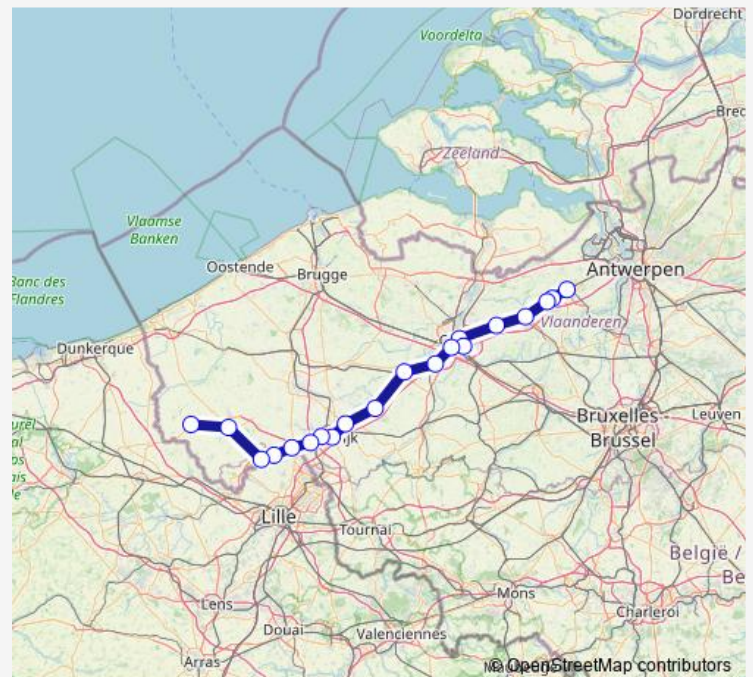

Friday —

Saturday 06:00-22:00

Sunday 06:00-22:00

Route info

Direction: Saint-Nicolas

Stops: 20

Trip Duration: 1 hour 53 min

Ic — Saint-Nicolas - Poperinge

Direction

Poperinge — Saint-Nicolas

20 stops

[Open route schedule](#)

Poperinge

Ypres

Comines

Wervik

Menin

Wevelgem

Bissegem

Courtrai

Harelbeke

Waregem

Deinze

De Pinte

Route schedule

Poperinge — Saint-Nicolas

Monday

—

Tuesday

—

Wednesday

—