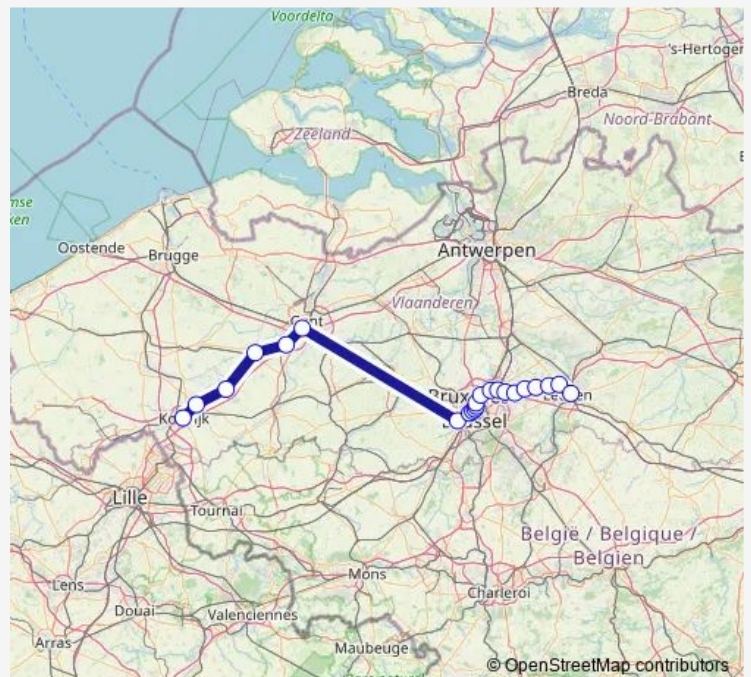

Thursday 04:16-19:17

Friday 04:16-19:17

Saturday —

Sunday —

Route info

Direction: Courtrai

Stops: 22

Trip Duration: 1 hour 37 min

Ic — Louvain - Courtrai

Direction

Louvain — Courtrai

21 stops

[Open route schedule](#)

Louvain

Herent

Veltem