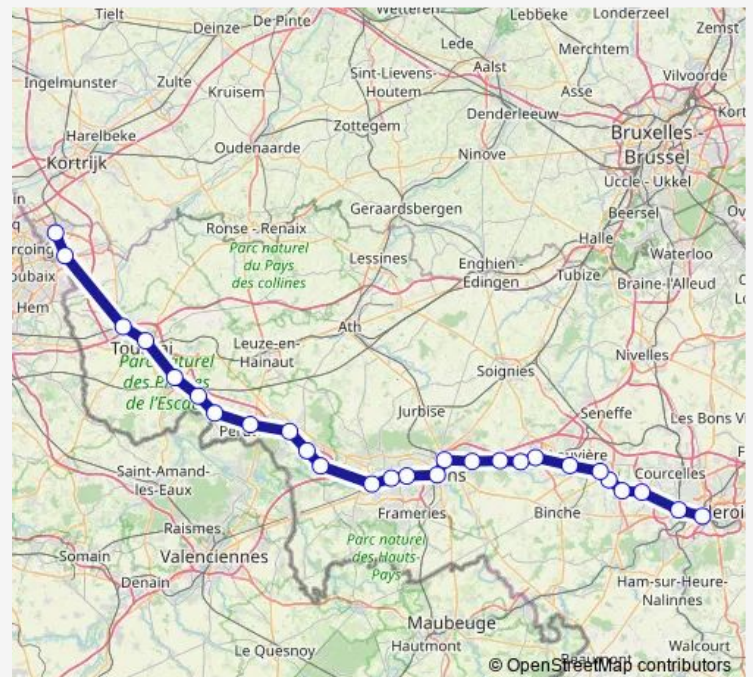

06:09

Sunday

06:09

Route info

Direction: Charleroi-Central

Stops: 30

Trip Duration: 1 hour 44 min

■ IC — Charleroi-Central - Mouscron