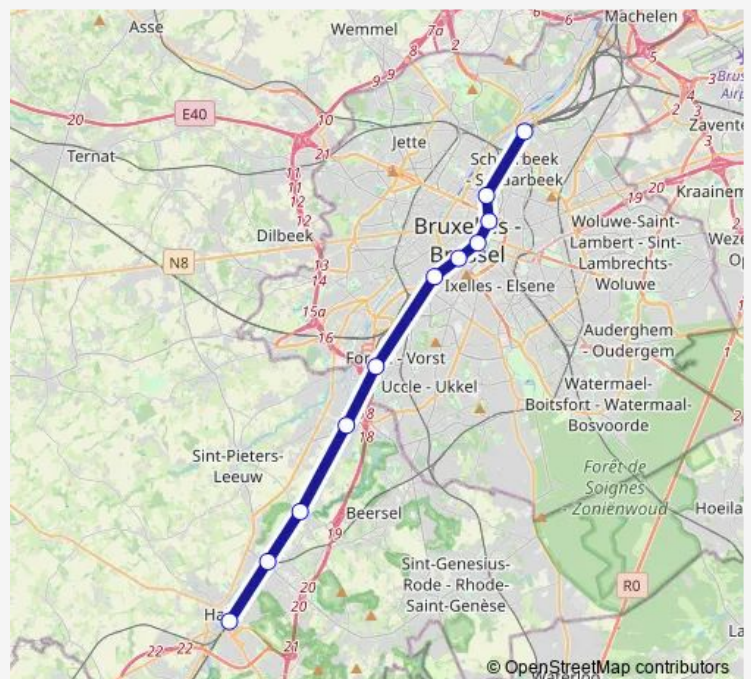

Inter Regional Rail Service IC Schaerbeek - Hal

[Go to website](#)

Direction

Schaerbeek — Hal

11 stops

[Open route schedule](#)

Schaerbeek

Bruxelles-Nord

Hal

Route schedule

Schaerbeek — Hal

Monday —

Tuesday —

Wednesday —

Thursday —

Friday —

Saturday 06:12-23:12

Sunday 06:12-15:12

Route info

Direction: Schaerbeek

Stops: 11

Trip Duration: 0 hour 28 min

■ IC — Schaerbeek - Hal

Direction

Hal — Schaerbeek

8 stops

[Open route schedule](#)

Hal

Forest-Midi

Bruxelles-Midi

Bruxelles-Chapelle

Bruxelles-Central