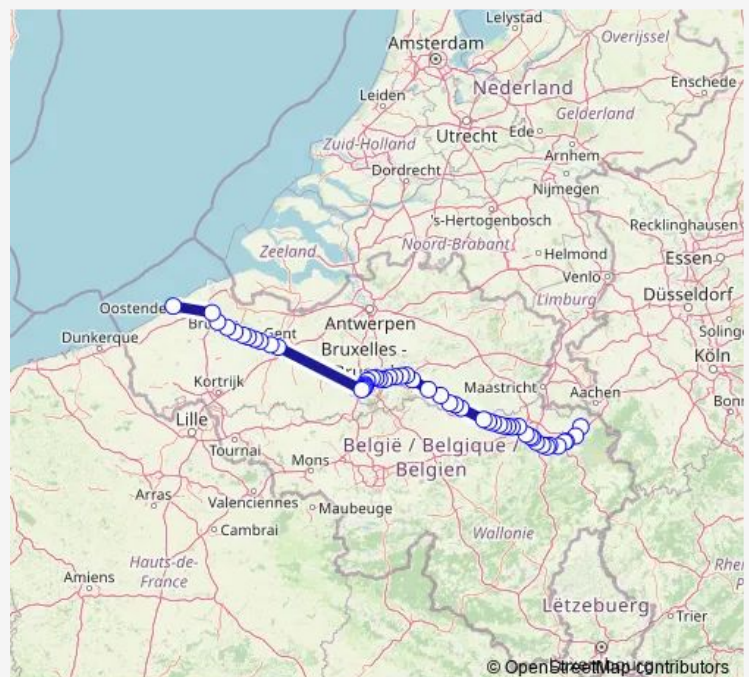

Haren-Sud

Diegem

Zaventem

Route schedule

Ostende — Welkenraedt

Monday —

Tuesday —

Wednesday —

Thursday —

Friday —

Saturday 21:43

Sunday 21:43

Route info

Direction: Ostende

Stops: 32

Trip Duration: 3 hour 23 min

Liège-Guillemins

Bressoux

Visé

Welkenraedt

Direction

Ostende — Welkenraedt

51 stops

[Open route schedule](#)

Ostende

Bruges

Zedelgem

Torhout

Lichtervelde

Tielt

Aarsele

Deinze