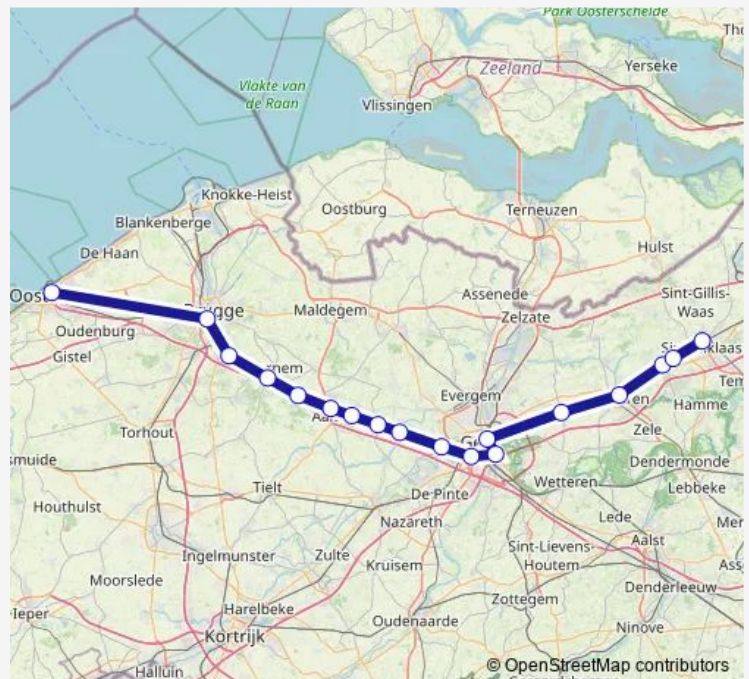

Route schedule

Ostende — Saint-Nicolas

Monday —

Tuesday —

Wednesday —

Thursday —

Friday —

Saturday 06:09-21:09

Sunday 06:09-21:09

Route info

Direction: Ostende

Stops: 18

Trip Duration: 1 hour 15 min

Ic — Ostende - Saint-Nicolas

Direction

Saint-Nicolas — Ostende

18 stops

[Open route schedule](#)

Saint-Nicolas

Belsele

Sinaai

Lokeren

Beervelde

Gand-Dampoort

Saturday

07:36-21:36

Sunday

07:36-21:36

Route info

Direction: Saint-Nicolas

Stops: 18

Trip Duration: 1 hour 16 min