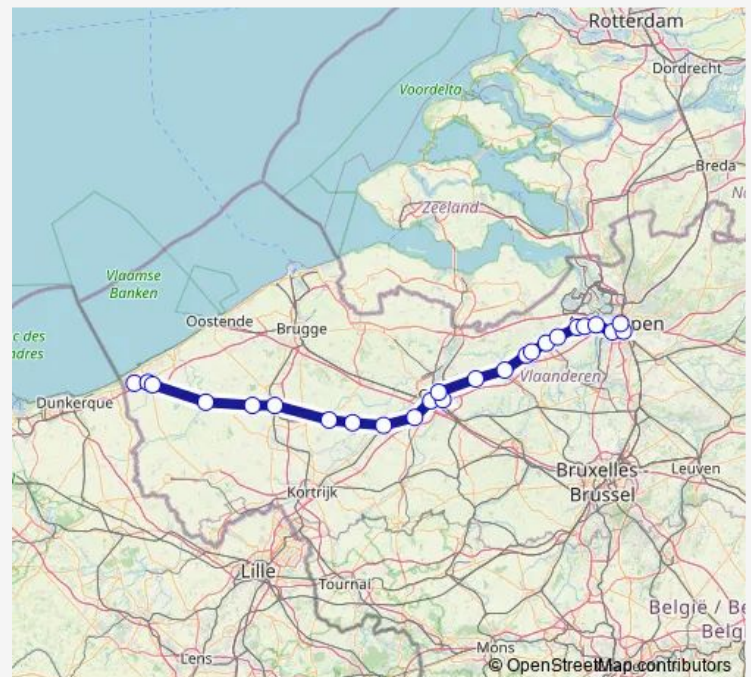

Tielt

Lichtervelde

Kortemark

Route schedule

Anvers-Central — La Panne

Monday 06:49-20:51

Tuesday 06:49-20:51

Wednesday 06:49-20:51

Thursday 06:49-20:51

Friday 06:49-20:51

Saturday —

Sunday —

Route info

Direction: Anvers-Central

Stops: 25

Trip Duration: 2 hour 17 min

Thursday 04:52-18:52

Friday 04:52-18:52

Saturday —

Sunday —

Route info

Direction: La Panne

Stops: 25

Trip Duration: 2 hour 17 min