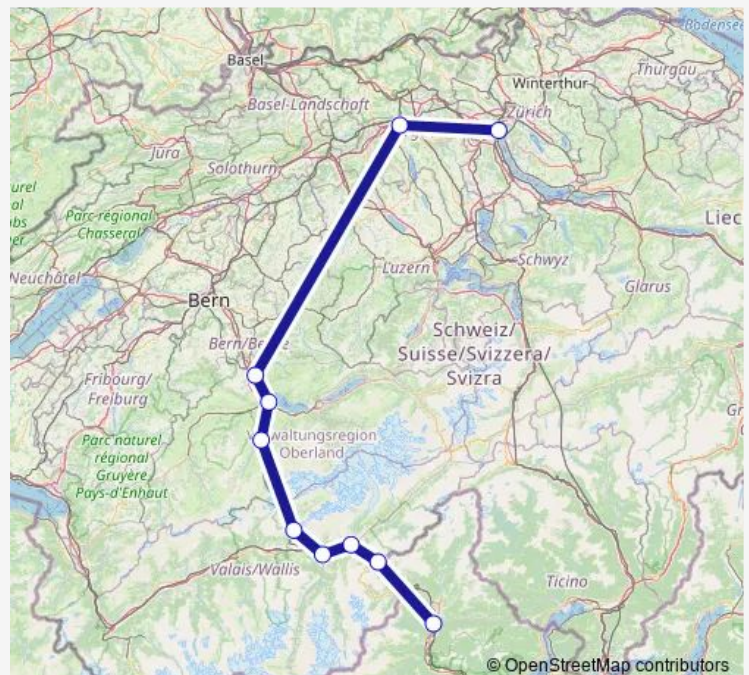

Thun

Spiez

Frutigen

Lötschberg-Basistunnel

Visp

Brig

Simplontunnel

Domodossola (I)

Route schedule

Zürich Hb — Domodossola (I)

Monday —

Tuesday —

Wednesday —

Thursday —

Friday —

Saturday 07:38

Sunday —

Route info

Direction: Zürich Hb

Stops: 10

Trip Duration: 2 hour 31 min

■ Ic — IC 1303

Direction

Zürich Hb — Domodossola (I)

10 stops

[Open route schedule](#)

Zürich Hb

Lenzburg

Thun

Spiez

Frutigen

Lötschberg-Basistunnel