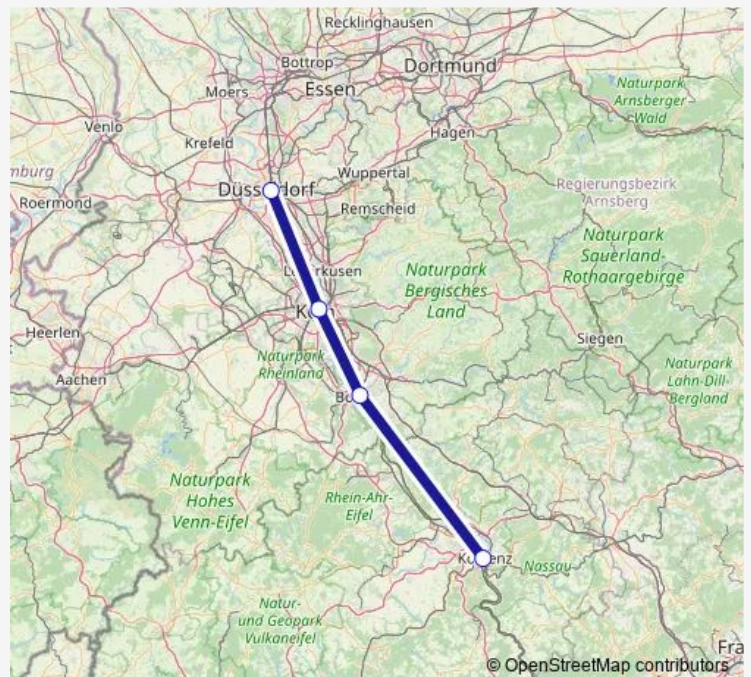

Long Distance Trains Ic

[Go to website](#)

Direction

Düsseldorf Hbf — Koblenz Hauptbahnhof

6 stops

[Open route schedule](#)

Düsseldorf Hbf

Köln Hbf

Bonn Hbf

Remagen Bf

Andernach Bahnhof

Koblenz Hauptbahnhof

Route schedule

Düsseldorf Hbf — Koblenz Hauptbahnhof

Monday 13:45

Tuesday 13:45

Wednesday 13:45

Thursday 13:45

Friday 13:45

Saturday 13:45

Sunday 13:45

Route info

Direction: Düsseldorf Hbf

Stops: 6

Trip Duration: 1 hour 31 min

Ic

Direction

Koblenz Hauptbahnhof — Düsseldorf Hbf

6 stops

[Open route schedule](#)

Koblenz Hauptbahnhof

Andernach Bahnhof