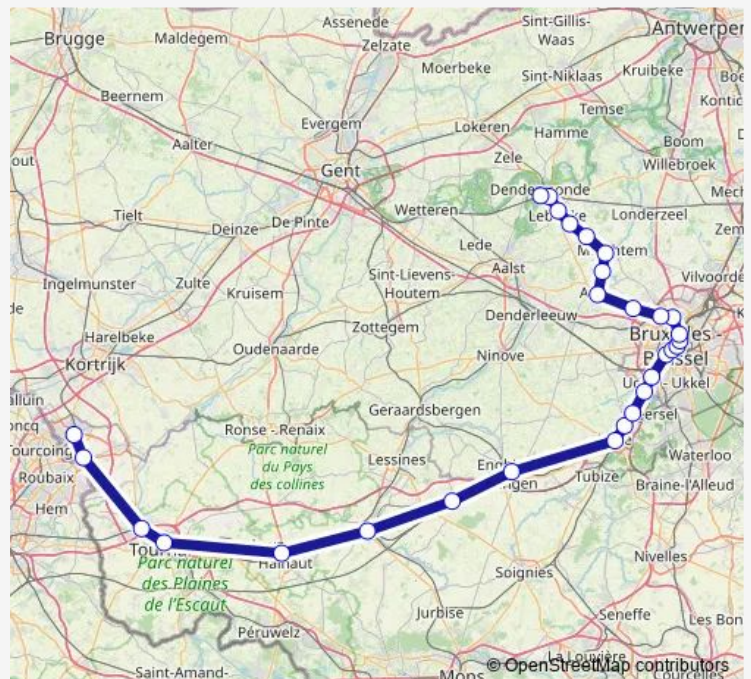

Thursday 05:49-15:49

Friday 05:49-15:49

Saturday —

Sunday —

Route info

Direction: Mouscron

Stops: 29

Trip Duration: 2 hour 7 min