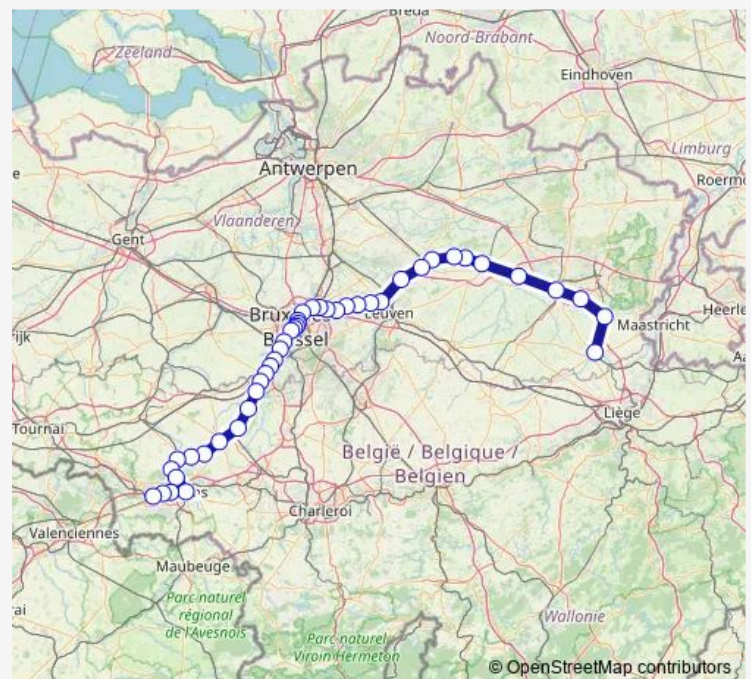

Bruxelles-Nord

### Route schedule

Tongres — Saint-Ghislain

Monday 18:41-20:41

Tuesday 18:41-20:41

Wednesday 18:41-20:41

Thursday 18:41-20:41

Friday 18:41-20:41

Saturday —

### Route info

Direction: Tongres

Stops: 44

Trip Duration: 2 hour 49 min

Ic — Tongres - Saint-Ghislain

Bruxelles-Congrès

Bruxelles-Central

Bruxelles-Chapelle