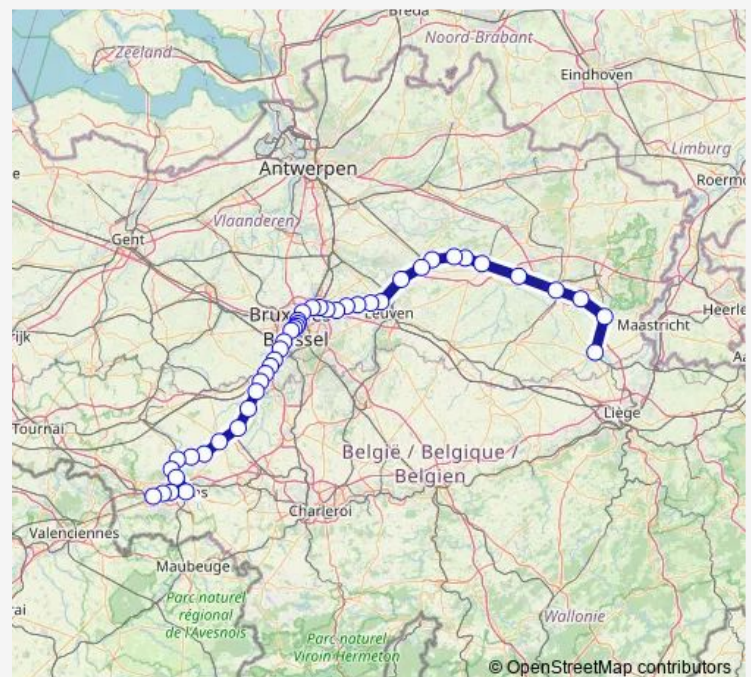

Haren-Sud

Schaerbeek

Bruxelles-Nord

Route schedule

Tongres — Saint-Ghislain

Monday 18:41-20:41

Tuesday 18:41-20:41

Wednesday 18:41-20:41

Thursday 18:41-20:41

Friday 18:41-20:41

Saturday —

Sunday —

Route info

Direction: Tongres

Stops: 44

Trip Duration: 2 hour 48 min

■ IC — Tongres - Saint-Ghislain

Bruxelles-Congrès

Bruxelles-Central

Bruxelles-Chapelle

Bruxelles-Midi

Forest-Midi

Ruisbroek

Lot