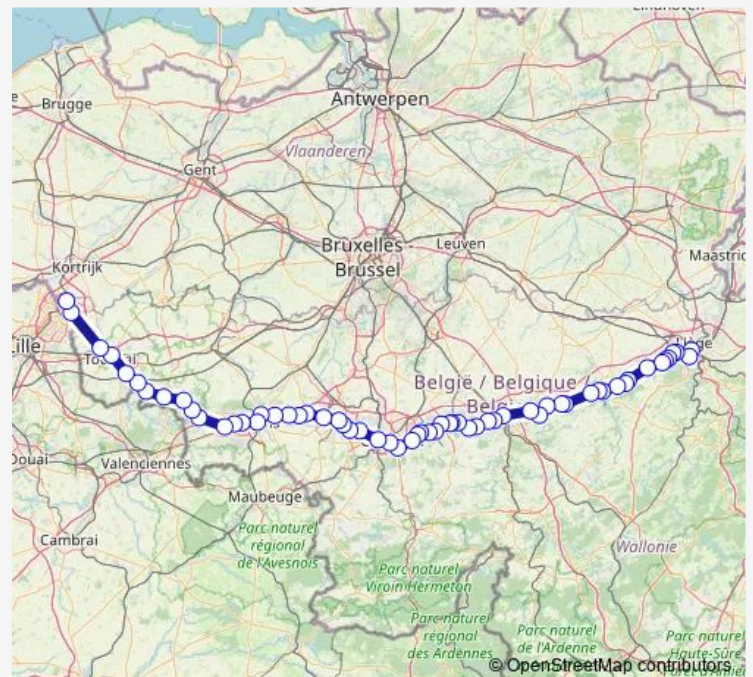

Thursday —

Friday 06:45-20:45

Saturday 06:45-20:45

Sunday 06:45-20:45

Route info

Direction: Liège-Guillemins

Stops: 61

Trip Duration: 3 hour 1 min