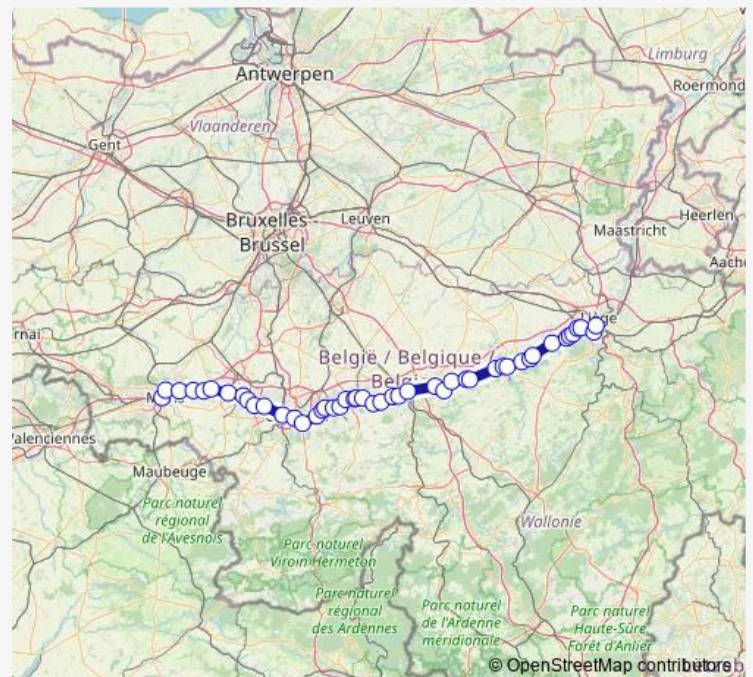

Route schedule

Mons — Liège-Guillemins

Monday	04:37-20:38
Tuesday	04:37-20:38
Wednesday	04:37-20:38
Thursday	04:37-20:38
Friday	04:37-20:38
Saturday	06:15
Sunday	06:15

Route info

Direction: Mons

Stops: 47

Trip Duration: 2 hour 8 min

Marche-les-Dames

Namêche

Sclaigneaux

Château-de-Seilles

Andenne

Bas-Oha

Statte

Huy