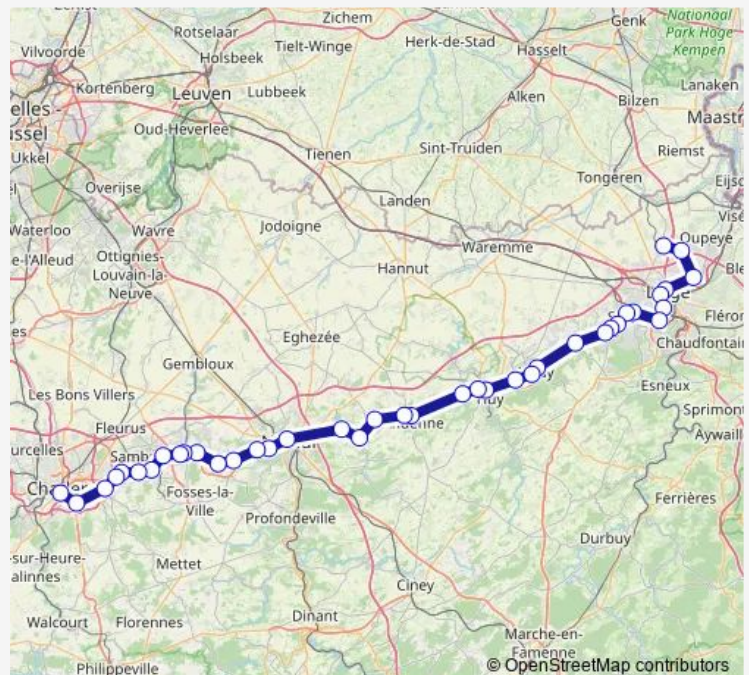

Inter Regional Rail Service IC Liers - Charleroi-Central

[Go to website](#)

Direction

Liers — Charleroi-Central

40 stops

[Open route schedule](#)

- Liers
- Milmort
- Herstal
- Liège-Saint-Lambert
- Liège-Carré
- Liège-Guillemins
- Sclessin
- Pont-de-Seraing
- Jemeppe-sur-Meuse
- Flémalle-Grande
- Leman
- Flémalle-Haute
- Engis
- Haute-Flône
- Amay
- Ampsin
- Huy
- Statte
- Bas-Oha
- Andenne
- Château-de-Seilles

Route schedule

Liers — Charleroi-Central

Monday	21:16
Tuesday	21:16
Wednesday	—
Thursday	21:16
Friday	—
Saturday	21:16
Sunday	21:16

Route info

Direction: Liers

Stops: 40

Trip Duration: 1 hour 51 min

■ IC — Liers - Charleroi-Central