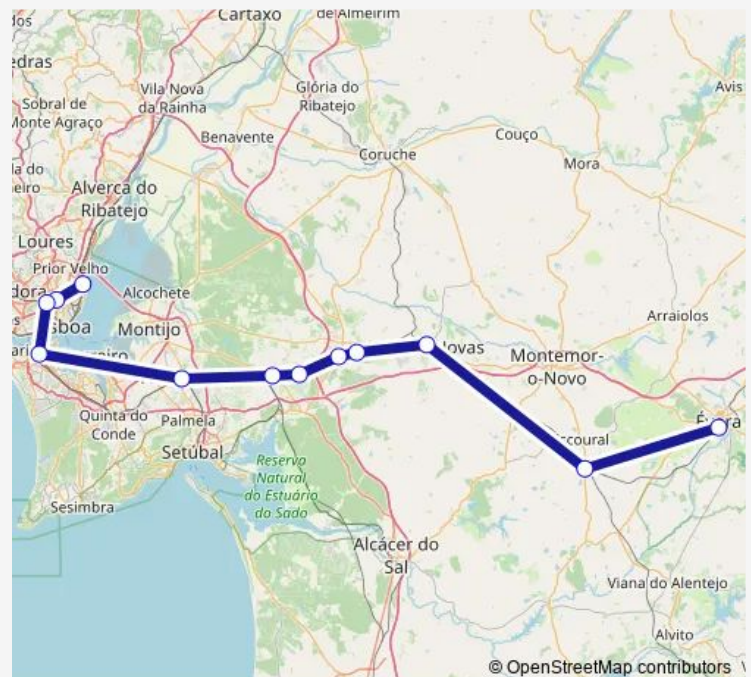

### Route schedule

Evora — Lisboa Oriente

Monday 07:06-19:06

Tuesday 07:06-19:06

Wednesday 07:06-19:06

Thursday 07:06-19:06

Friday 07:06-19:06

Saturday 09:06-19:06

### Route info

Direction: Evora

Stops: 8

Trip Duration: 1 hour 30 min

Ic

## Route info

Direction: Evora

Stops: 12

Trip Duration: 1 hour 39 min

**Direction**

Lisboa Oriente — Evora

12 stops

[Open route schedule](#)