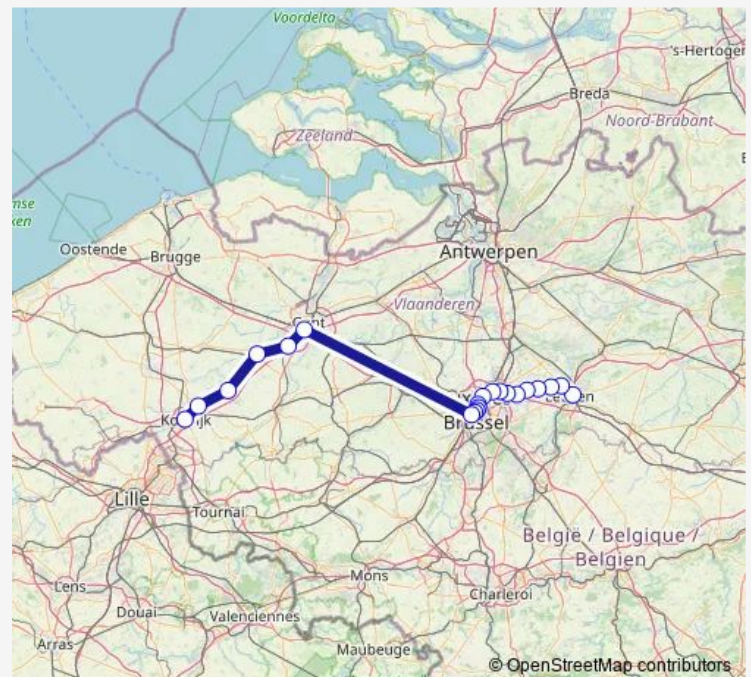

### Route schedule

Louvain — Lichtervelde

Monday —

Tuesday —

Wednesday —

Thursday —

Friday —

Saturday 06:19

### Route info

Direction: Louvain

Stops: 33

Trip Duration: 2 hour 11 min

■ IC — Louvain - Lichtervelde

Serskamp

Schellebelle

Wetteren