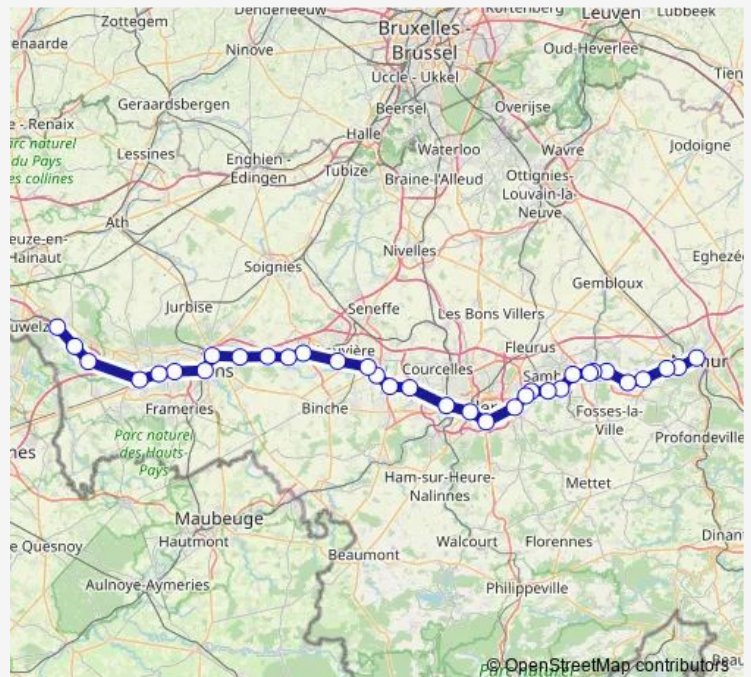

Inter Regional Rail Service Ic Namur - Blaton

[Go to website](#)

Direction

Blaton — Namur

34 stops

[Open route schedule](#)

- Blaton
- Harchies
- Ville-Pommeroeul
- Saint-Ghislain
- Quaregnon
- Jemappes
- Mons
- Nimy
- Obourg
- Havré
- Thieu
- Bracquignies
- La Louvière-Sud
- Morlanwelz
- Carnières
- Piéton
- Forchies
- Marchienne-au-Pont
- Charleroi-Central
- Couillet
- Châtelet

Route schedule

Blaton — Namur

Monday	—
Tuesday	—
Wednesday	—
Thursday	—
Friday	—
Saturday	21:49
Sunday	21:49

Route info

Direction: Blaton

Stops: 34

Trip Duration: 1 hour 38 min

Ic — Namur - Blaton