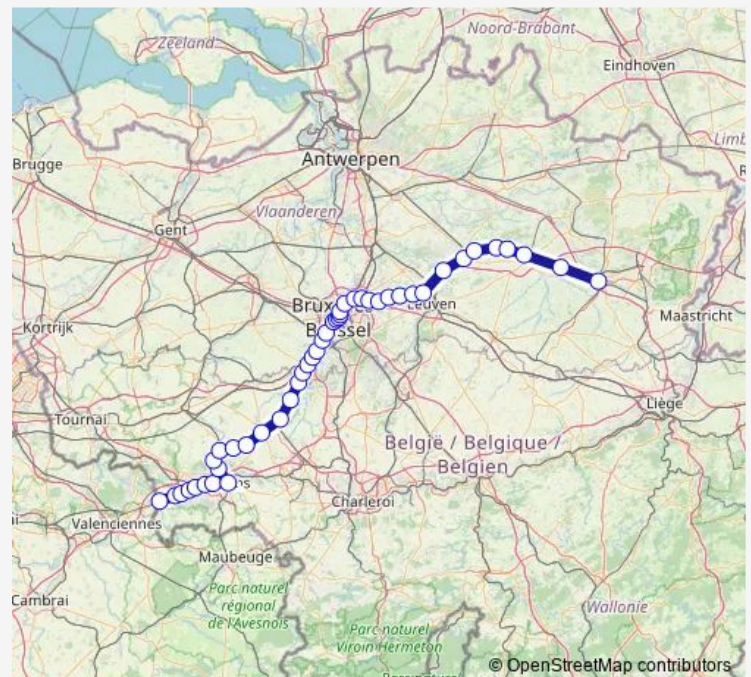

### Route schedule

Quiévrain — Hasselt

Monday 21:11

Tuesday 21:11

Wednesday 21:11

Thursday 21:11

Friday 21:11

Saturday —

### Route info

Direction: Quiévrain

Stops: 49

Trip Duration: 3 hour 2 min

■ IC — Hasselt - Quiévrain

BusMaps

Ruisbroek

Forest-Midi