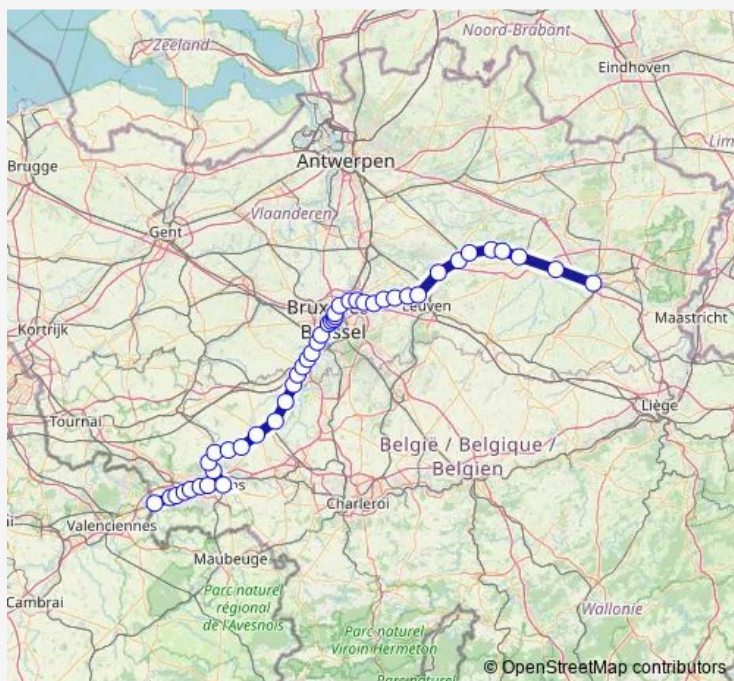

### Route schedule

Quiévrain — Hasselt

Monday 21:11

Tuesday 21:11

Wednesday 21:11

Thursday 21:11

Friday 21:11

Saturday —

### Route info

Direction: Quiévrain

Stops: 49

Trip Duration: 3 hour 2 min

Ic — Hasselt - Quiévrain

Ruisbroek

Forest-Midi

Bruxelles-Midi