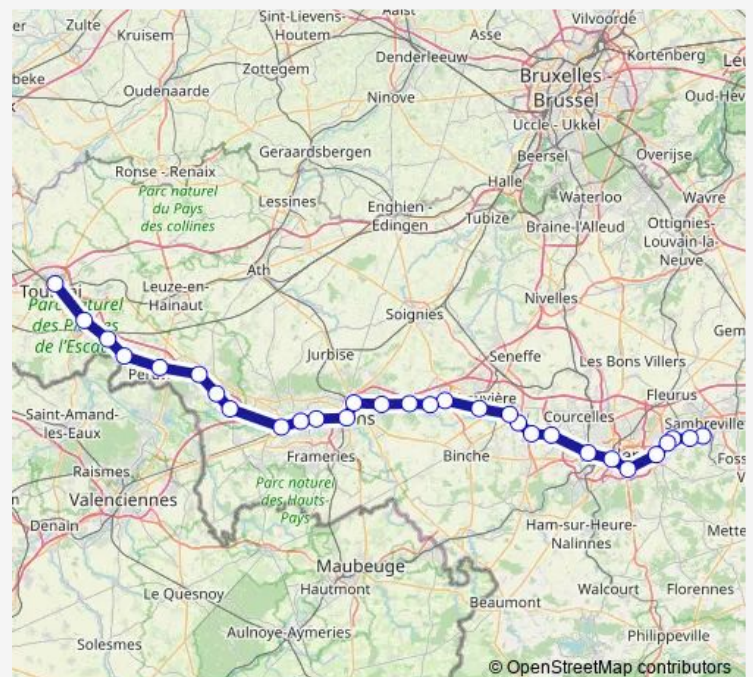

Inter Regional Rail Service Ic Tamines - Tournai

[Go to website](#)

Direction

Tamines — Tournai

30 stops

[Open route schedule](#)

Tamines

Aiseau

Thursday 05:56-21:56

Friday 05:56-21:56

Saturday —

Sunday —

Route info

Direction: Tamines

Stops: 30

Trip Duration: 1 hour 22 min

Route info

Direction: Tournai

Stops: 30

Trip Duration: 1 hour 24 min

Châtelet

Le Campinaire

Farciennes

Aiseau