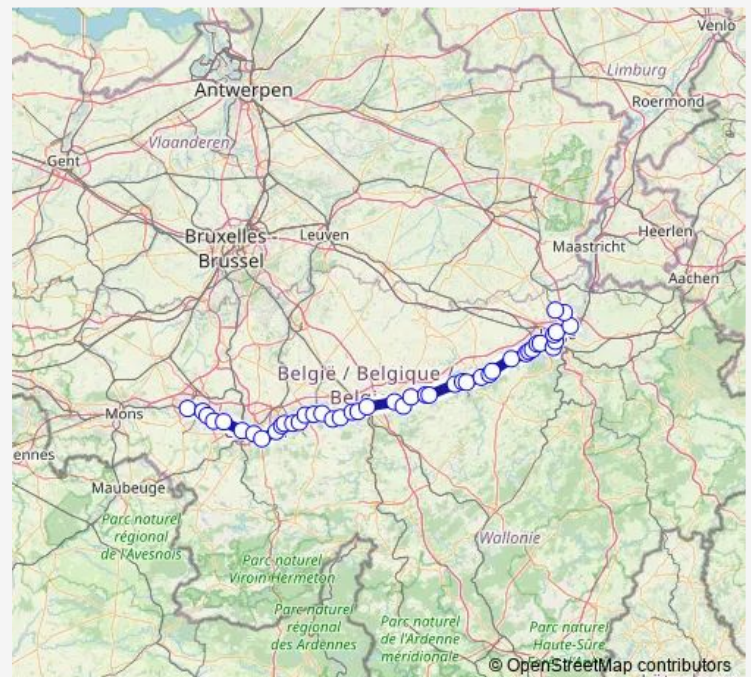

Thursday —

Friday —

Saturday 06:33-21:33

Sunday 06:33-16:33

Route info

Direction: La Louvière-Sud

Stops: 45

Trip Duration: 2 hour 10 min

Ic — Liers - La Louvière-Sud

Marche-les-Dames

Namêche

Sclaigneaux

Château-de-Seilles

Andenne

Bas-Oha

Statte

Liers

Direction

Liers — La Louvière-Sud

45 stops

[Open route schedule](#)

Liers

Milmort

Herstal

Friday

—

Saturday

06:16-20:16

Sunday

06:16-14:16

Route info

Direction: Liers