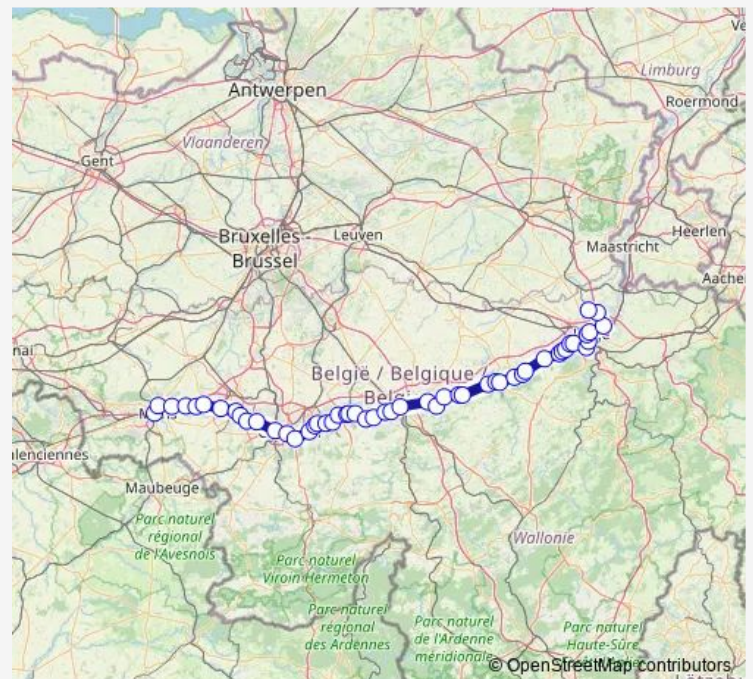

Bas-Oha

Andenne

Château-de-Seilles

Route schedule

Liers — Mons

Monday —

Tuesday —

Wednesday —

Thursday —

Friday —

Saturday 06:16-20:16

Sunday 06:16-20:16

Route info

Direction: Liers

Stops: 52

Trip Duration: 2 hour 28 min