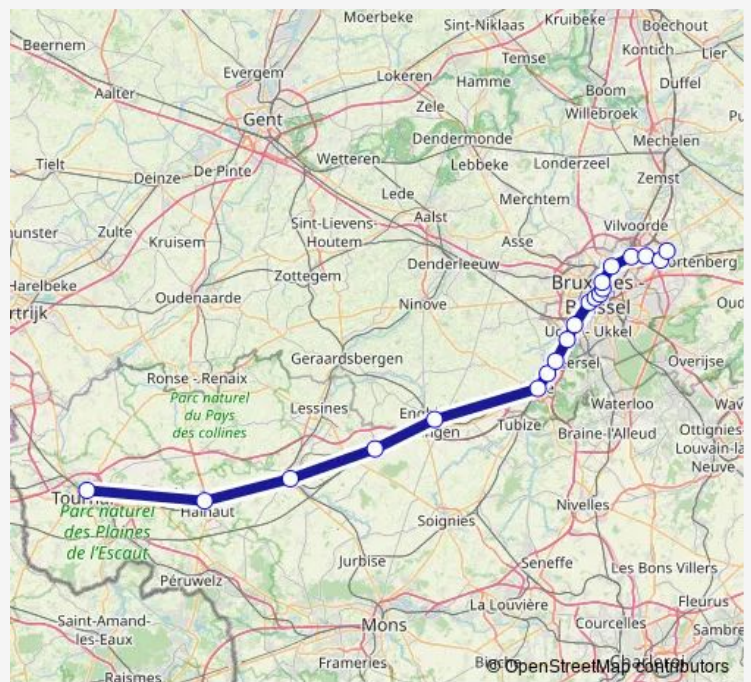

Bruxelles-Midi

Forest-Midi

Ruisbroek

Lot

Buizingen

Hal

Lembeek

Tubize

Hennuyères

Braine-le-Comte

Soignies

Neufvilles

Route schedule

Brussels Airport-Zaventem — Tournai

Monday	21:42-21:45
Tuesday	21:42-21:45
Wednesday	21:42-21:45
Thursday	21:42-21:45
Friday	21:42-21:45
Saturday	—
Sunday	—

Route info

Direction: Brussels Airport-Zaventem

Stops: 30

Trip Duration: 1 hour 36 min

■ IC — Brussels Airport-Zaventem - Tournai

Masnuy-Saint-Pierre

Lens

Cambron-Casteau