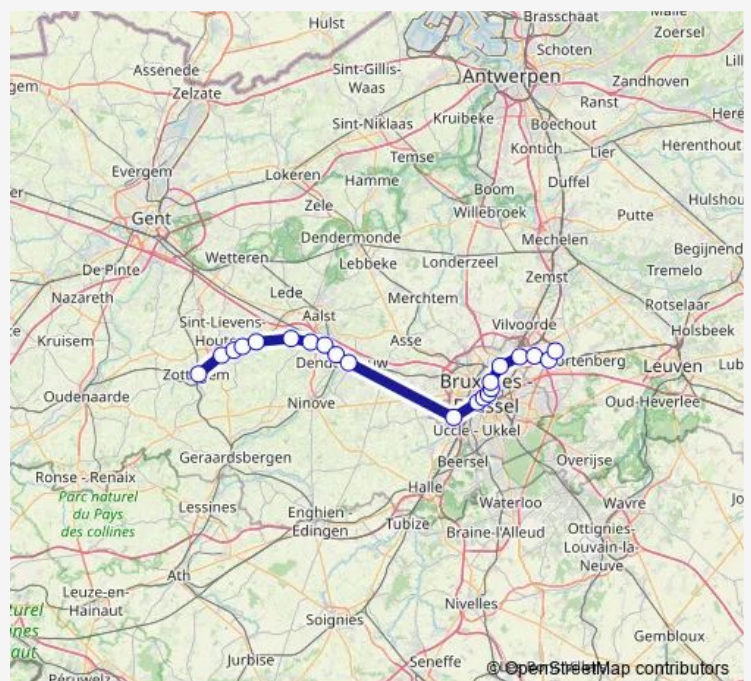

Anderlecht

Liedekerke

Denderleeuw

Welle

Haaltert

Ede

Burst

Terhagen

06:13-22:13

Sunday

06:13-22:13

Route info

Direction: Brussels Airport-Zaventem

Stops: 21

Trip Duration: 1 hour 1 min

Ic — Brussels Airport-Zaventem - Zottegem

Direction

Zottegem — Brussels Airport-Zaventem

21 stops

[Open route schedule](#)

Zottegem

Hillegem

Herzele

Terhagen

Burst

Ede

Haaltert

Welle

Denderleeuw

Liedekerke

Anderlecht

Bruxelles-Midi