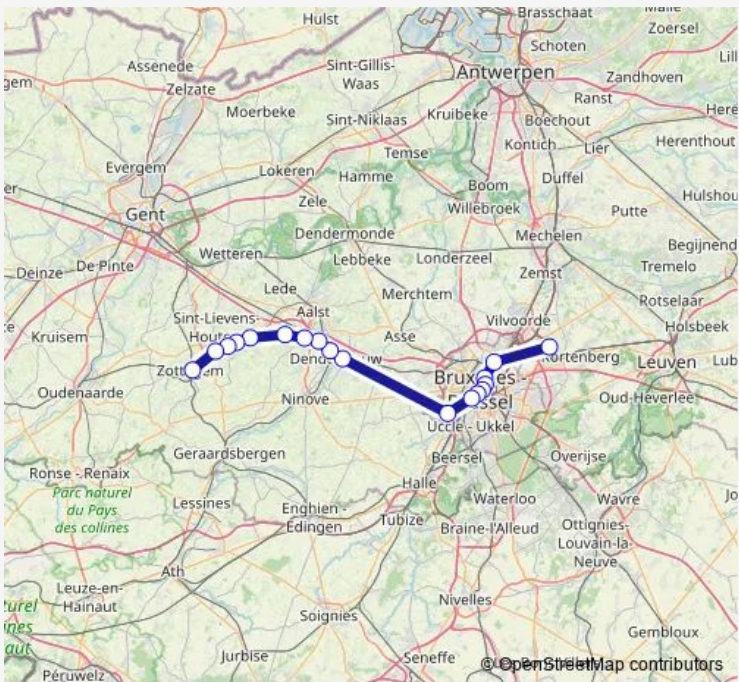

Inter Regional Rail Service IC Brussels Airport-Zaventem - Zottegem

[Go to website](#)

Direction
 Brussels Airport-Zaventem — Zottegem
 21 stops
[Open route schedule](#)

- Brussels Airport-Zaventem
- Zaventem
- Diegem
- Haren-Sud
- Schaerbeek
- Bruxelles-Nord
- Bruxelles-Congrès
- Bruxelles-Central
- Bruxelles-Chapelle
- Bruxelles-Midi
- Anderlecht
- Liedekerke
- Denderleeuw
- Welle
- Haaltert
- Ede
- Burst
- Terhagen
- Herzele
- Hillegem
- Zottegem

Route schedule
 Brussels Airport-Zaventem — Zottegem

| | |
|-----------|-------------|
| Monday | — |
| Tuesday | — |
| Wednesday | — |
| Thursday | — |
| Friday | — |
| Saturday | 06:13-22:13 |
| Sunday | 06:13-22:14 |

Route info
 Direction: Brussels Airport-Zaventem
 Stops: 21
 Trip Duration: 1 hour 1 min

Direction

Zottegem — Brussels Airport-Zaventem

21 stops

[Open route schedule](#)

Zottegem

Hillegem

Herzele

Terhagen

Burst

Ede

Haaltert

Welle

Denderleeuw

Liedekerke

Anderlecht