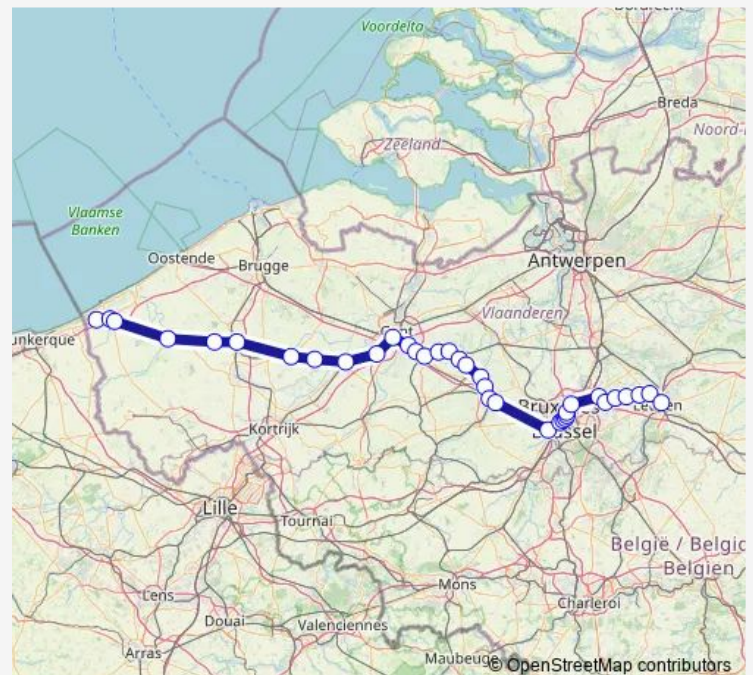

### Route schedule

Louvain — La Panne

Monday 06:19

Tuesday 06:19

Wednesday —

Thursday 06:19

Friday 06:19

Saturday 06:19

### Route info

Direction: Louvain

Stops: 38

Trip Duration: 2 hour 49 min

■ IC — Louvain - La Panne

BusMaps

Serskamp

Schellebelle