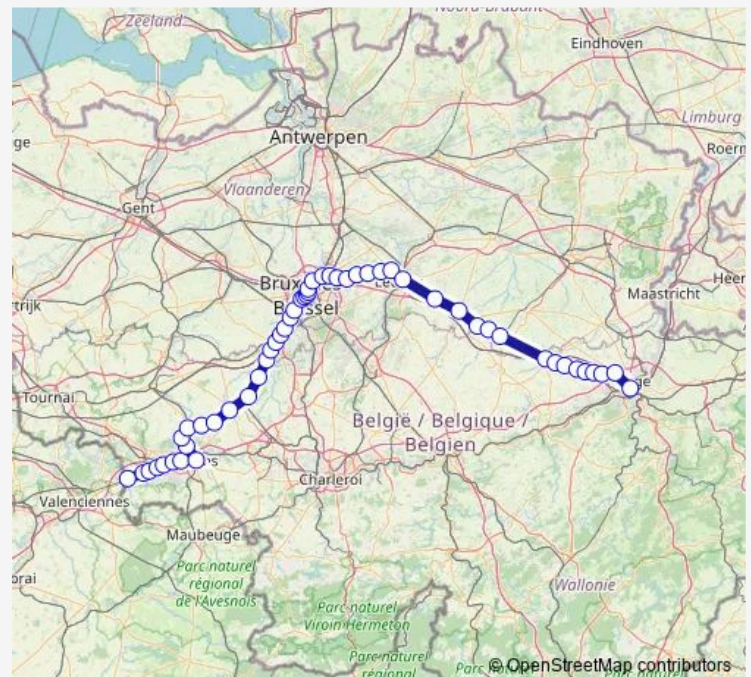

Thursday 05:11-20:11

Friday 05:11-20:11

Saturday —

Sunday —

Route info

Direction: Quiévrain

Stops: 52

Trip Duration: 2 hour 55 min