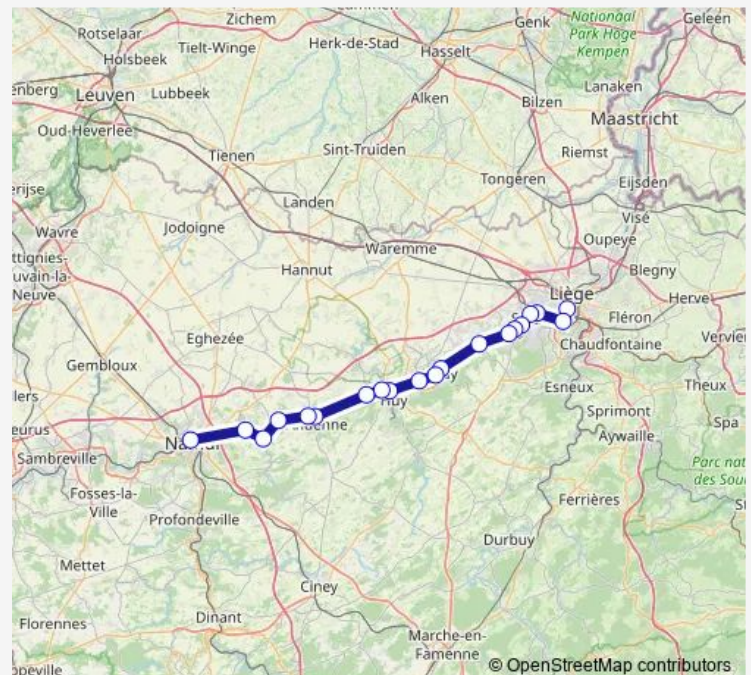

Friday 21:51-22:45

Saturday 22:45

Sunday 22:45

Route info

Direction: Liège-Guillemins

Stops: 20

Trip Duration: 0 hour 50 min

Ic — Liège-Guillemins - Namur

Direction

Namur — Liège-Guillemins

20 stops

[Open route schedule](#)

Namur

Marche-les-Dames

Namêche

Sclaigneaux