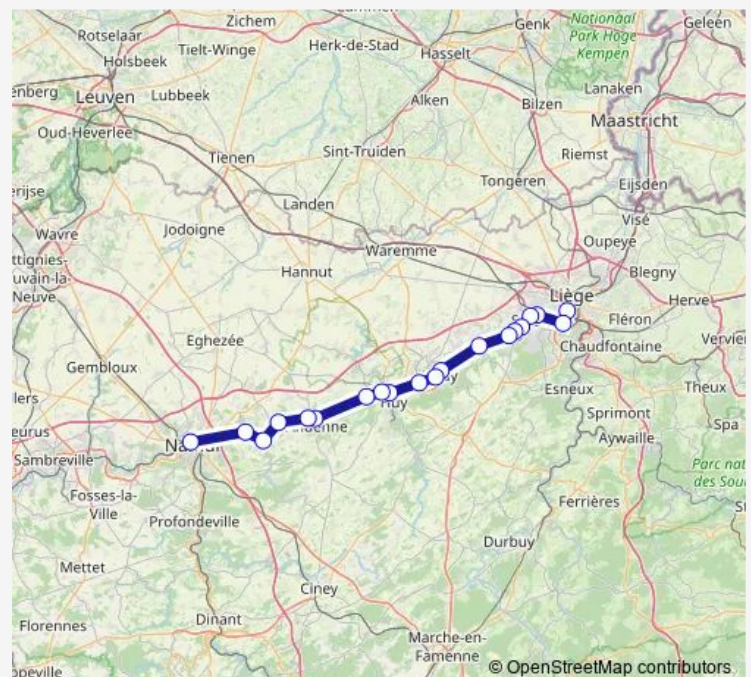

Friday 21:51-22:45

Saturday 22:45

Sunday 22:45

Route info

Direction: Liège-Guillemins

Stops: 20

Trip Duration: 0 hour 48 min

■ IC — Liège-Guillemins - Namur

Direction

Namur — Liège-Guillemins

20 stops

[Open route schedule](#)

Namur

Marche-les-Dames

Namêche

Sclaigneaux