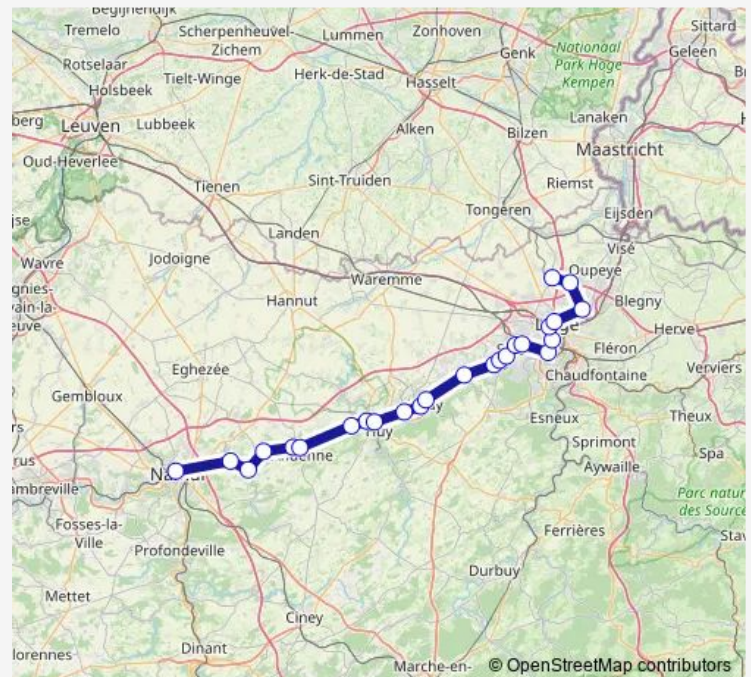

Thursday 06:28

Friday —

Saturday 06:27-06:28

Sunday 06:27-14:27

Route info

Direction: Namur

Stops: 25

Trip Duration: 1 hour 22 min

■ IC — Liers - Namur

Liège-Saint-Lambert

Herstal

Milmort

Liers

Direction

Liers — Namur

25 stops

[Open route schedule](#)

Liers

Milmort

Herstal

Liège-Saint-Lambert

Liège-Carré

Liège-Guillemins

Sclessin

Friday —

Saturday 22:16-22:17

Sunday 06:16-22:17

Route info

Direction: Liers

Stops: 25

Trip Duration: 1 hour 17 min

IC Inter Regional Rail Service time schedules and route maps are available in an offline PDF at busmaps.com. Use the busmaps.com website to see live bus times, train schedule or subway schedule, and step-by-step directions for all public transit in Liege