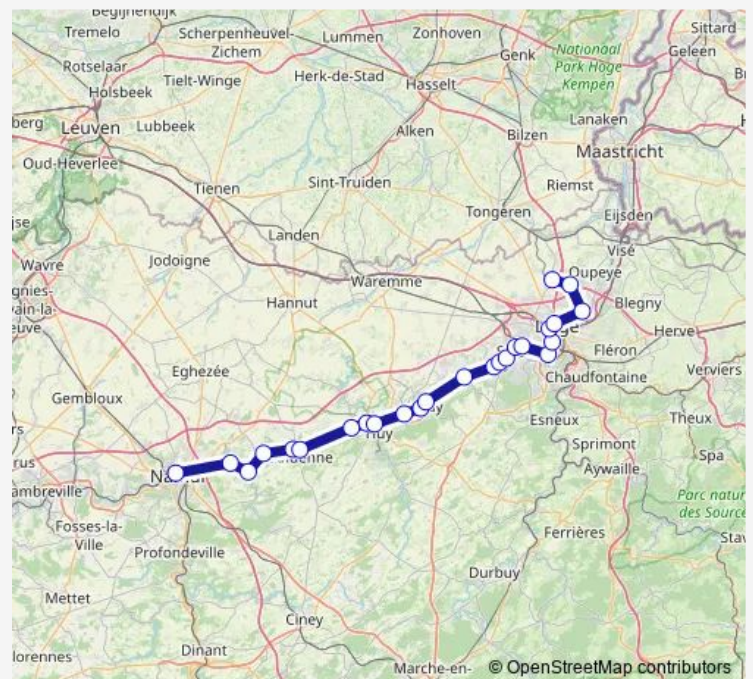

Thursday 06:28

Friday —

Saturday 06:27-06:28

Sunday 06:27-14:27

Route info

Direction: Namur

Stops: 25

Trip Duration: 1 hour 16 min

Ic — Liers - Namur

Liège-Saint-Lambert

Herstal

Milmort

Liers

Direction

Liers — Namur

25 stops

[Open route schedule](#)

Liers

Milmort

Herstal

Liège-Saint-Lambert

Liège-Carré

Liège-Guillemins

Sclessin

Friday —

Saturday 22:16

Sunday 06:16-22:16

Route info

Direction: Liers

Stops: 25

Trip Duration: 1 hour 17 min

Ic Inter Regional Rail Service time schedules and route maps are available in an offline PDF at busmaps.com. Use the busmaps.com website to see live bus times, train schedule or subway schedule, and step-by-step directions for all public transit in Liege