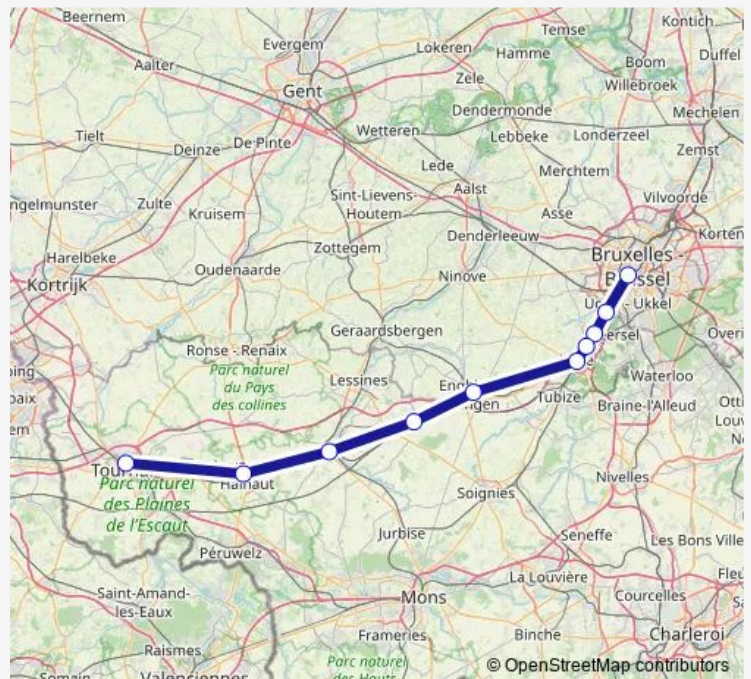

Inter Regional Rail Service IC Bruxelles-Midi - Tournai

[Go to website](#)

Direction

Bruxelles-Midi — Tournai

11 stops

[Open route schedule](#)

Bruxelles-Midi

Forest-Midi

Tournai

Route schedule

Bruxelles-Midi — Tournai

Monday 06:14-13:14

Tuesday —

Wednesday —

Thursday —

Friday —

Saturday —

Sunday —

Route info

Direction: Bruxelles-Midi

Stops: 11

Trip Duration: 1 hour 2 min

■ IC — Bruxelles-Midi - Tournai

IC Inter Regional Rail Service time schedules and route maps are available in an offline PDF at busmaps.com. Use the busmaps.com website to see live bus times, train schedule or subway schedule, and step-by-step directions for all public transit in Brussels