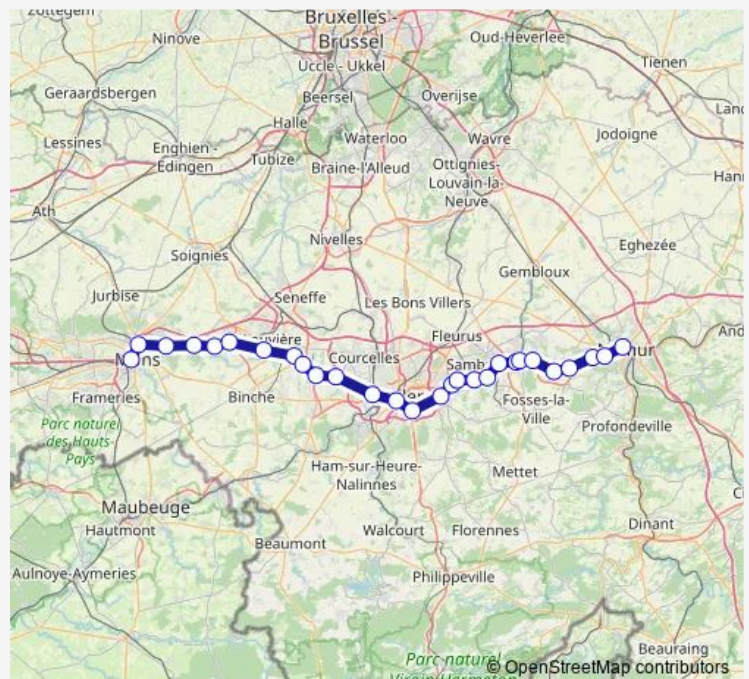

Inter Regional Rail Service IC Namur - Mons

[Go to website](#)

Direction

Mons — Namur

28 stops

[Open route schedule](#)

- Mons
- Nimy
- Obourg
- Havré
- Thieu
- Bracquegnies
- La Louvière-Sud
- Morlanwelz
- Carnières
- Piéton
- Forchies
- Marchienne-au-Pont
- Charleroi-Central
- Couillet
- Châtelet
- Le Campinaire
- Farciennes
- Aiseau
- Tamines
- Auvelais
- Jemeppe-sur-Sambre

Route schedule

Mons — Namur

Monday	21:38
Tuesday	21:38
Wednesday	21:38
Thursday	21:38
Friday	21:38
Saturday	22:15
Sunday	22:15

Route info

Direction: Mons

Stops: 28

Trip Duration: 1 hour 18 min

■ IC — Namur - Mons