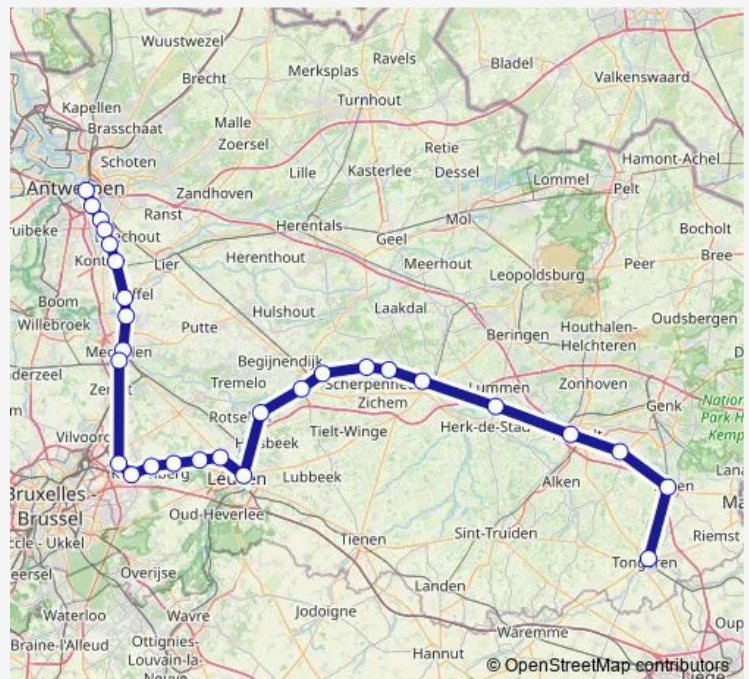

### Route schedule

Anvers-Central — Tongres

Monday 15:49-16:49

Tuesday 15:49-16:49

Wednesday 15:49-16:49

Thursday 15:49-16:49

Friday 15:49-16:49

Saturday —

### Route info

Direction: Anvers-Central

Stops: 28

Trip Duration: 2 hour 5 min

Ic — Anvers-Central - Tongres

Zichem

Diest

Schulen