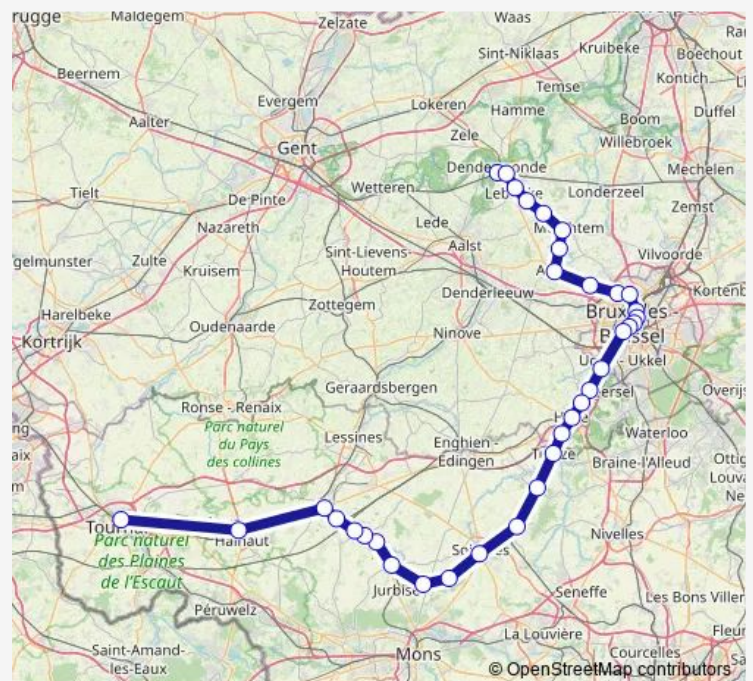

Thursday 05:09

Friday 05:09

Saturday —

Sunday —

Route info

Direction: Tournai

Stops: 26

Trip Duration: 1 hour 47 min

26 stops

[Open route schedule](#)

Termonde

Sint-Gillis

Lebbeke

Heizijde

Opwijk

Merchtem