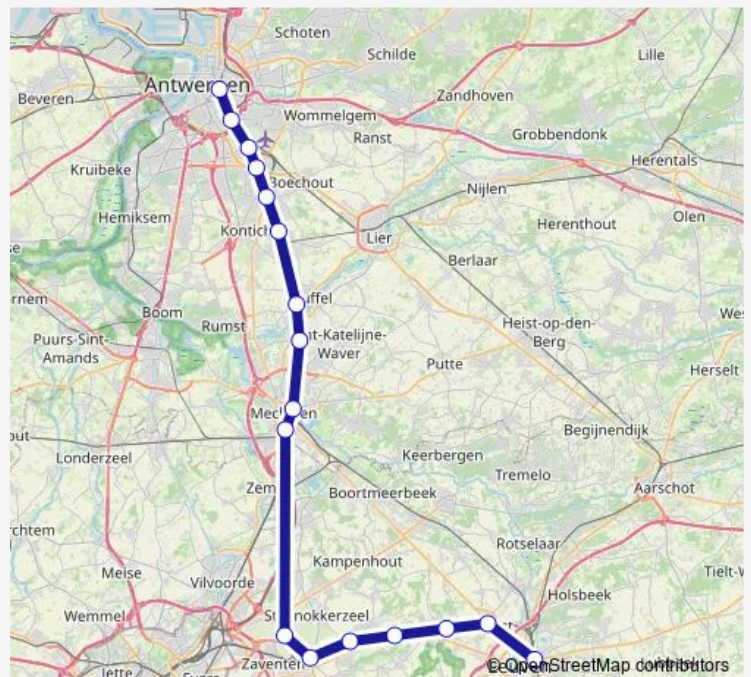

Saturday 06:04-23:04

Sunday 06:04-23:04

Route info

Direction: Aarschot

Stops: 11

Trip Duration: 0 hour 39 min

Ic — Anvers-Central - Louvain

Direction

Anvers-Central — Aarschot

11 stops

[Open route schedule](#)

Anvers-Central

Anvers-Berchem

Mortsel

Boechout

Lierre

Berlaar

Melkouwen

Heist-op-den-Berg

Boischot

Begijnendijk

Aarschot

Route schedule

Anvers-Central — Aarschot