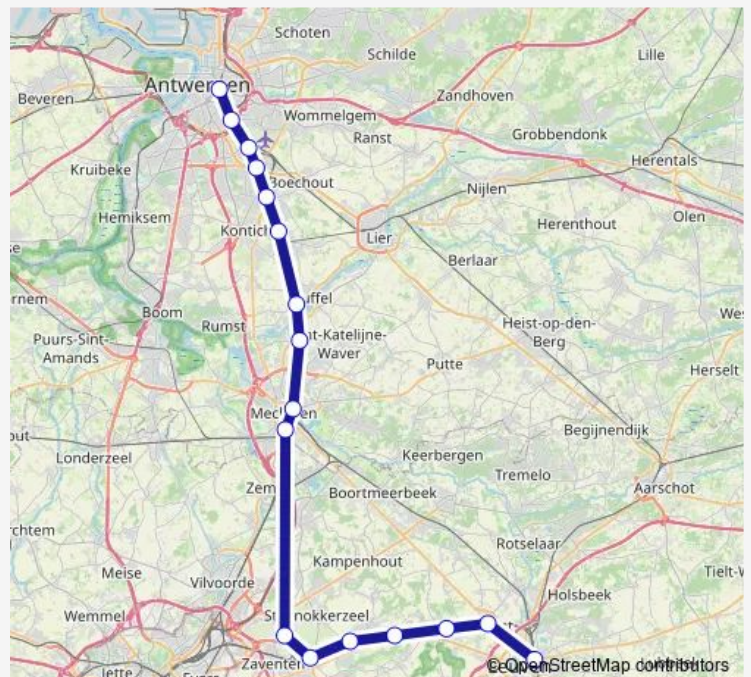

Inter Regional Rail Service IC Anvers-Central - Louvain

[Go to website](#)

Direction

undefined — undefined

0 stops

[Open route schedule](#)

Route schedule

undefined — undefined

Monday 06:36-20:36

Tuesday 06:36-20:36

Wednesday 06:36-20:36

Thursday 06:36-20:36

Friday 06:36-20:36

Saturday 05:54-22:54

Sunday 05:54-22:54

Route info

Direction:

Stops: 0

Trip Duration: – min

■ IC — Anvers-Central - Louvain

Direction

Louvain — Anvers-Central

17 stops

[Open route schedule](#)

Louvain

Herent

Veltem

Erps-Kwerps

Kortenberg

Nossegem

Brussels Airport-Zaventem

Malines