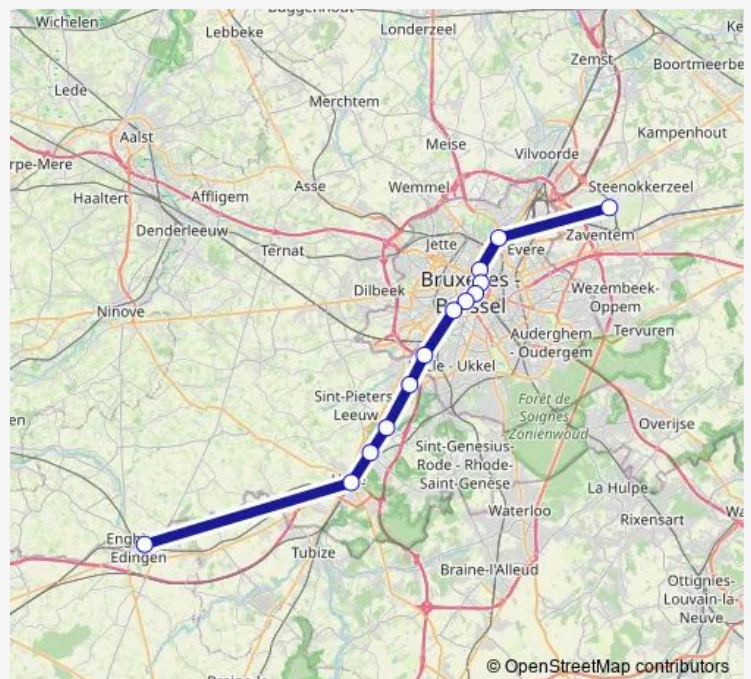

### Route schedule

Brussels Airport-Zaventem — Enghien

Monday —

Tuesday —

Wednesday —

Thursday —

Friday —

Saturday 05:30-22:30

### Route info

Direction: Brussels Airport-Zaventem

Stops: 13

Trip Duration: 0 hour 52 min

■ IC — Brussels Airport-Zaventem - Enghien

**Direction**

Enghien — Brussels Airport-Zaventem

13 stops