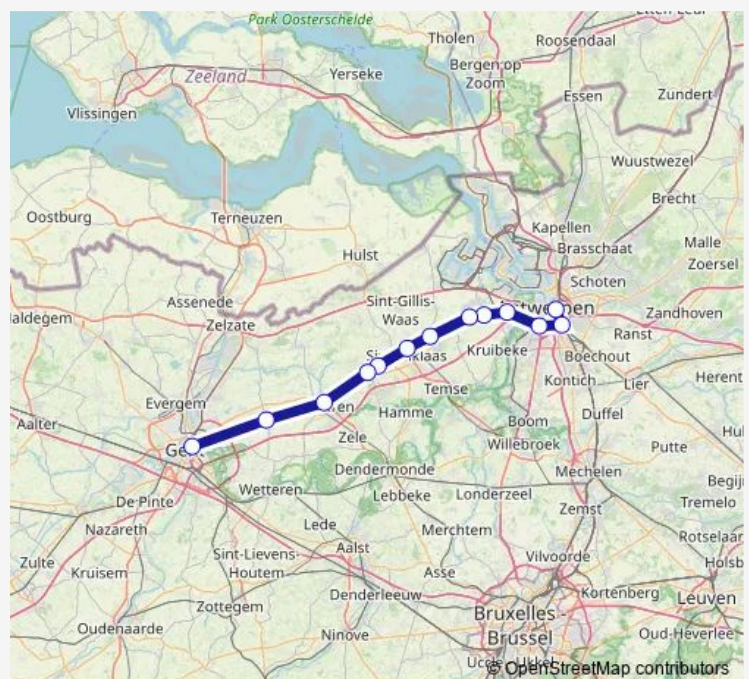

22:36-23:36

Sunday

—

Route info

Direction: Anvers-Central

Stops: 13

Trip Duration: 0 hour 46 min

■ Ic — Anvers-Central - Gand-Dampoort

Direction

Gand-Dampoort — Anvers-Central

13 stops

[Open route schedule](#)

Gand-Dampoort

Beervelde

Lokeren

Sinaai