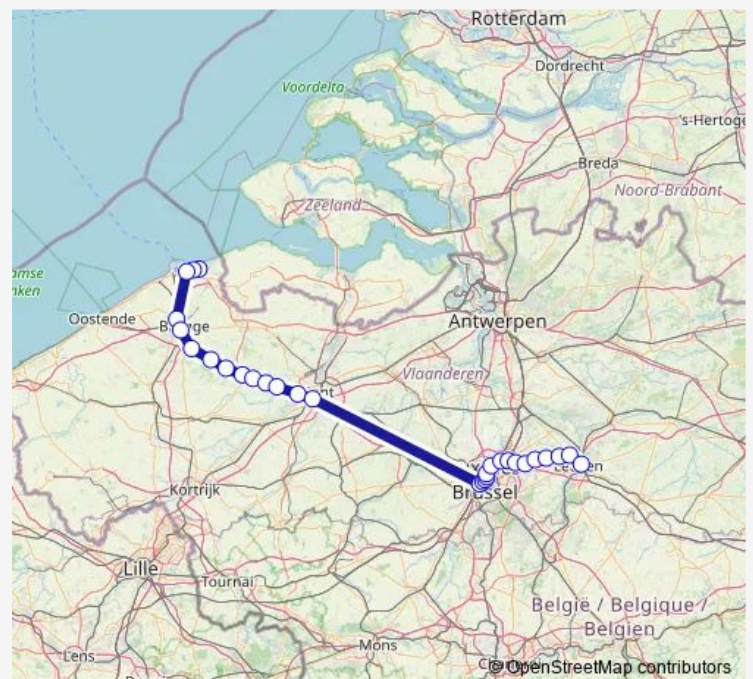

Bruxelles-Nord

Schaerbeek

Haren-Sud

Route schedule

Knokke — Louvain

Monday —

Tuesday —

Wednesday —

Thursday —

Friday —

Saturday 06:46-20:46

Sunday 06:46-20:46

Route info

Direction: Knokke

Stops: 29

Trip Duration: 1 hour 56 min

Louvain

Direction

Knokke — Louvain

27 stops

[Open route schedule](#)

Knokke

Duinbergen

Heist