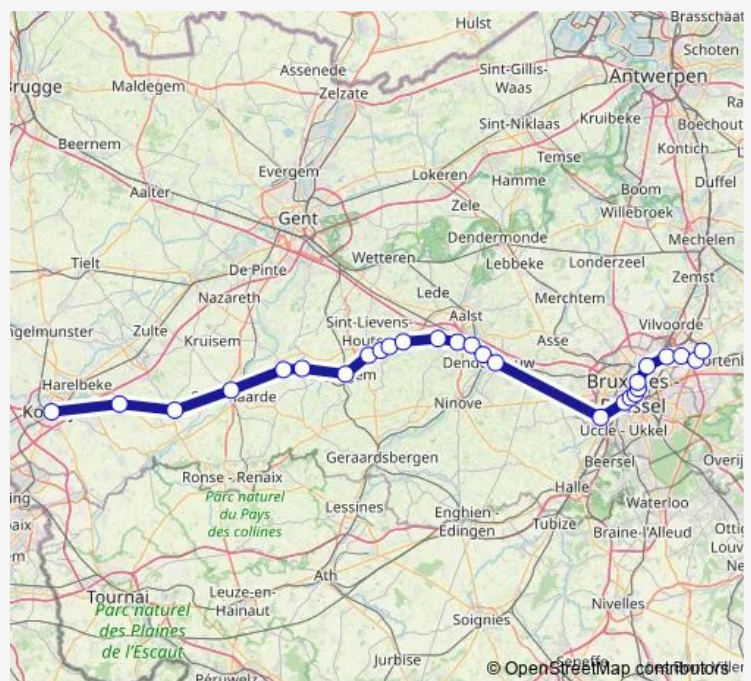

Thursday 05:10-19:12

Friday 05:10-19:12

Saturday 05:09-07:10

Sunday 05:09-07:10

Route info

Direction: Courtrai

Stops: 27

Trip Duration: 1 hour 35 min

Ic — Brussels Airport-Zaventem - Courtrai

Bruxelles-Nord

Schaerbeek

Haren-Sud

Diegem

Zaventem

Brussels Airport-Zaventem

Direction

Brussels Airport-Zaventem — Courtrai

27 stops

[Open route schedule](#)

Brussels Airport-Zaventem

Zaventem

Diegem

Haren-Sud

Schaerbeek