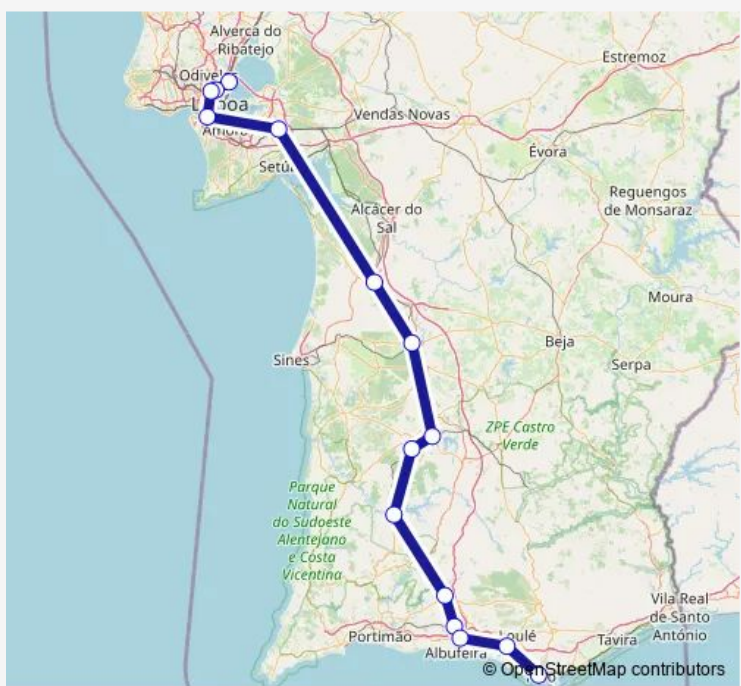

Rail Ic

[Go to website](#)

Direction
 Faro — Lisboa Oriente
 15 stops
[Open route schedule](#)

- Faro
- Loule
- Albufeira - Ferreiras
- Tunes
- Messines - Alte
- Santa Clara - Saboia
- Amoreiras - Odemira
- Funcheira
- Ermidas - Sado
- Grandola
- Pinhal Novo
- Pragal
- Sete Rios
- Entrecampos
- Lisboa Oriente

Route schedule
 Faro — Lisboa Oriente

Monday	08:22
Tuesday	08:22
Wednesday	08:22
Thursday	08:22
Friday	08:22
Saturday	08:22
Sunday	08:22

Route info
 Direction: Faro
 Stops: 15
 Trip Duration: 3 hour 34 min

Direction

Lisboa Oriente — Faro

15 stops

[Open route schedule](#)

Lisboa Oriente

Entrecampos

Sete Rios

Pragal

Direction

Faro — Lisboa Oriente

14 stops

[Open route schedule](#)

Faro

Loule

Albufeira - Ferreiras

Tunes