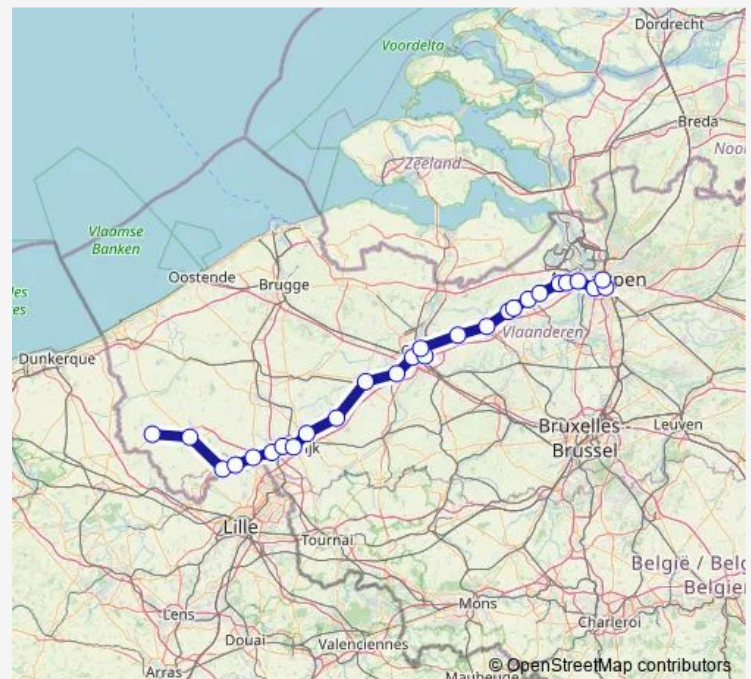

### Route schedule

Poperinge — Anvers-Central

Monday —

Tuesday 21:07-22:07

Wednesday 21:07-22:07

Thursday 21:07-22:07

Friday 21:07-22:07

Saturday —

### Route info

Direction: Poperinge

Stops: 34

Trip Duration: 2 hour 47 min

■ IC — Anvers-Central - Poperinge

Bornem

Puurs

Willebroek