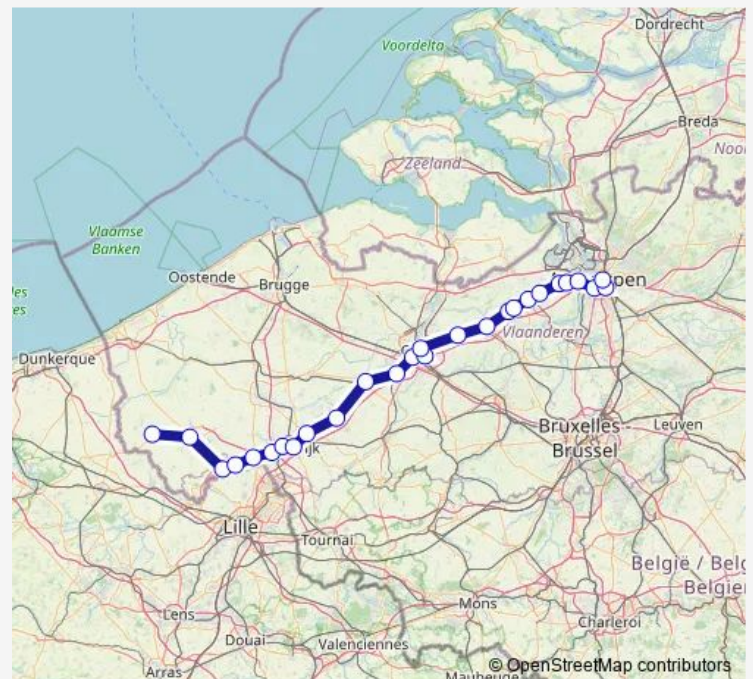

### Route schedule

Poperinge — Anvers-Central

Monday —

Tuesday 22:07

Wednesday 22:07

Thursday 22:07

Friday 22:07

Saturday —

### Route info

Direction: Poperinge

Stops: 34

Trip Duration: 2 hour 47 min

Ic — Anvers-Central - Poperinge

Bornem

Puurs

Willebroek