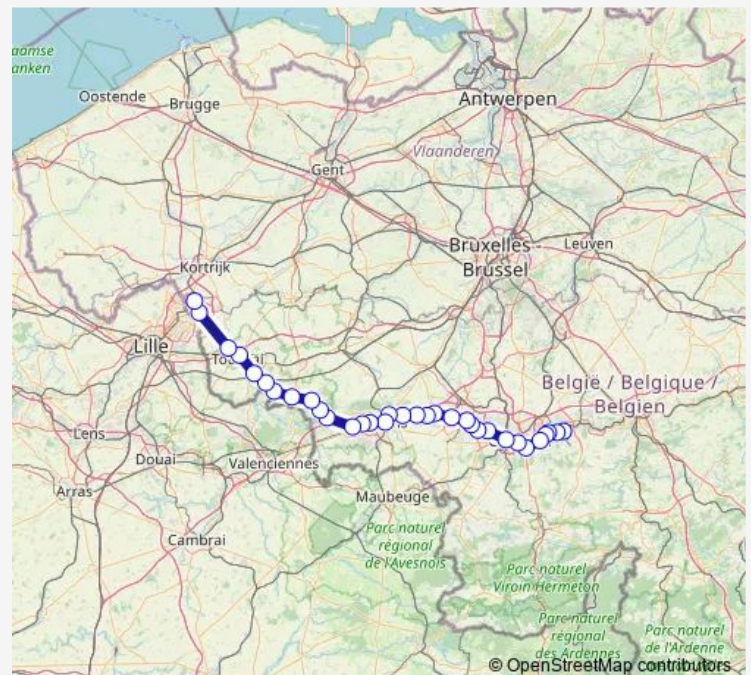

—

Sunday

06:54-14:54

Route info

Direction: Tamines

Stops: 33

Trip Duration: 1 hour 52 min

■ IC — Tamines - Mouscron