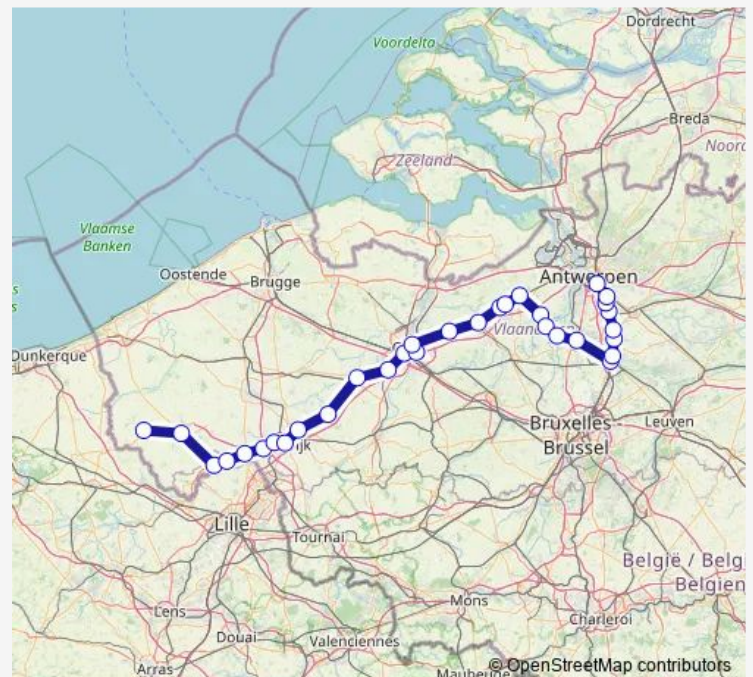

Inter Regional Rail Service IC Anvers-Berchem - Poperinge

[Go to website](#)

Direction

Poperinge — Anvers-Berchem

32 stops

[Open route schedule](#)

Poperinge

Ypres

Belsele

Saint-Nicolas

Tamise

Route schedule

Poperinge — Anvers-Berchem

Monday —

Tuesday —

Wednesday —

Thursday 22:07

Friday —

Saturday —

Sunday —

Route info

Direction: Poperinge

Stops: 32

Trip Duration: 2 hour 53 min

■ IC — Anvers-Berchem - Poperinge

BusMaps

Bornem

Puurs

Willebroek

Malines

Malines-Nekkerspoel

Sint-Katelijne-Waver