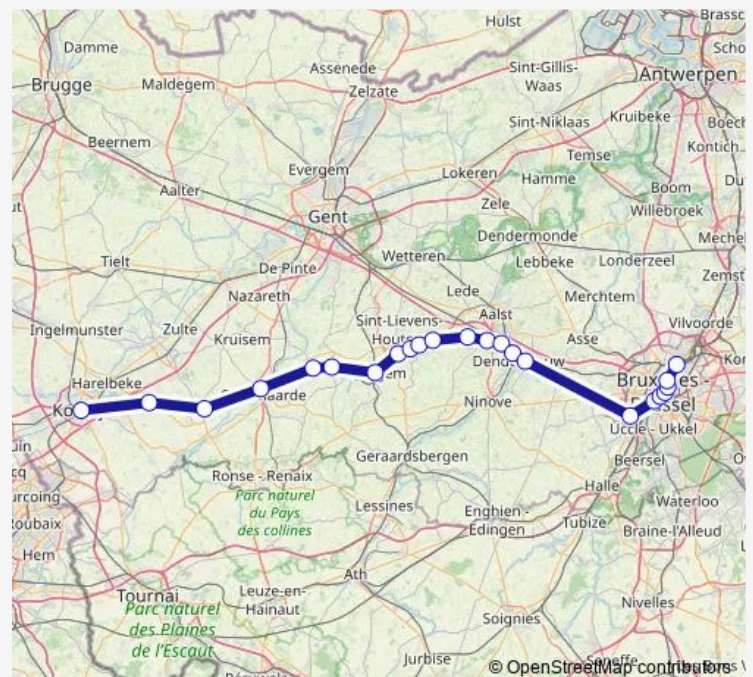

Sint-Denijs-Boekel

Audenarde

Anzegem

Route schedule

Schaerbeek — Courtrai

Monday 05:47-19:47

Tuesday 05:47-19:47

Wednesday 05:47-19:47

Thursday 05:47-19:47

Friday 05:47-19:47

Saturday —

Sunday —

Route info

Direction: Schaerbeek

Stops: 23

Trip Duration: 1 hour 28 min

Ic — Schaerbeek - Courtrai

Vichte

Courtrai

Direction

Courtrai — Schaerbeek

23 stops

[Open route schedule](#)

Courtrai

Monday 05:42-19:44

Tuesday 05:42-19:44

Wednesday 05:42-19:44

Thursday 05:42-19:44

Friday 05:42-19:44

Saturday —

Sunday —

Route info